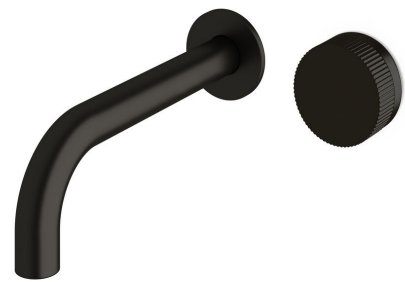

SUSSEX

Sussex Pure Progressive Wall Basin Mixer System 200mm with Linear Textured Handles
PVD Matte Black (3 Star) Lead Free
50517

SPECIFICATIONS

Recommended Use	Residential;Commercial
Colour Finish	Matte Black
Primary Material	Lead Free Brass
Recommended Pressure Range	150 - 500 kPa as per AS3500
Max Continuous Working Temperature (deg C)	65
Min Continuous Working Temperature (deg C)	1

WARRANTY

Residential Use (Years)	40
Commercial Use (Years)	10

Please refer to Sussex Warranty page for full Terms and Conditions

Dimensions are nominal measurements only.

CLEANING RECOMMENDATIONS:

We recommend the use of soapy water or approved cleaners. This product should not be cleaned with abrasive materials. Damage caused by any improper treatment is not covered by the product warranty. Refer to Warranty Conditions

Disclaimer: Products in this specification manual must by regulation be installed by licensed and registered trade people. The manufacturer/distributor reserves the right to vary specifications or delete models from their range without prior notification. Dimensions are nominal measurements only. Dimensions and set-outs listed are correct at time of publication however the manufacturer/distributor takes no responsibility for printing errors.

Published 07/05/2026

To see the complete Sussex range go to www.reece.com.au