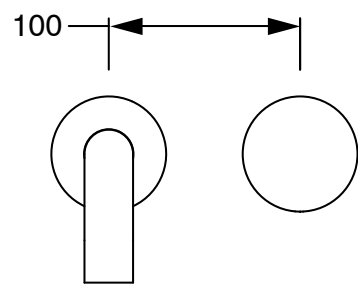

SUSSEX

Sussex Pure Progressive Wall Basin Mixer System 200mm with Linear Textured Handles
PVD Matte Black (3 Star) Lead Free
50517

SPECIFICATIONS

Recommended Use	Residential;Commercial
Colour Finish	Matte Black
Primary Material	Lead Free Brass
Recommended Pressure Range	150 - 500 kPa as per AS3500
Max Continuous Working Temperature (deg C)	65
Min Continuous Working Temperature (deg C)	1

WARRANTY

Residential Use (Years)	40
Commercial Use (Years)	10

Please refer to Sussex Warranty page for full Terms and Conditions

Dimensions are nominal measurements only.

CLEANING RECOMMENDATIONS:

We recommend the use of soapy water or approved cleaners. This product should not be cleaned with abrasive materials. Damage caused by any improper treatment is not covered by the product warranty. Refer to Warranty Conditions

Disclaimer: Products in this specification manual must by regulation be installed by licensed and registered trade people. The manufacturer/distributor reserves the right to vary specifications or delete models from their range without prior notification. Dimensions are nominal measurements only. Dimensions and set-outs listed are correct at time of publication however the manufacturer/distributor takes no responsibility for printing errors.

Published 07/05/2026

To see the complete Sussex range go to www.reece.com.au