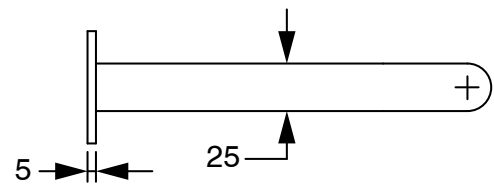

SUSSEX

Sussex Pure Progressive Wall Basin Mixer System 200mm with Linear Textured Handles
PVD Matte Black (3 Star) Lead Free
50517

SPECIFICATIONS

Recommended Use	Residential;Commercial
Colour Finish	Matte Black
Primary Material	Lead Free Brass
Recommended Pressure Range	150 - 500 kPa as per AS3500
Max Continuous Working Temperature (deg C)	65
Min Continuous Working Temperature (deg C)	1

WARRANTY

Residential Use (Years)	40
Commercial Use (Years)	10

Please refer to Sussex Warranty page for full Terms and Conditions

Dimensions are nominal measurements only.

CLEANING RECOMMENDATIONS:

We recommend the use of soapy water or approved cleaners. This product should not be cleaned with abrasive materials. Damage caused by any improper treatment is not covered by the product warranty. Refer to Warranty Conditions

Disclaimer: Products in this specification manual must by regulation be installed by licensed and registered trade people. The manufacturer/distributor reserves the right to vary specifications or delete models from their range without prior notification. Dimensions are nominal measurements only. Dimensions and set-outs listed are correct at time of publication however the manufacturer/distributor takes no responsibility for printing errors.

Published 07/05/2026

To see the complete Sussex range go to www.reece.com.au