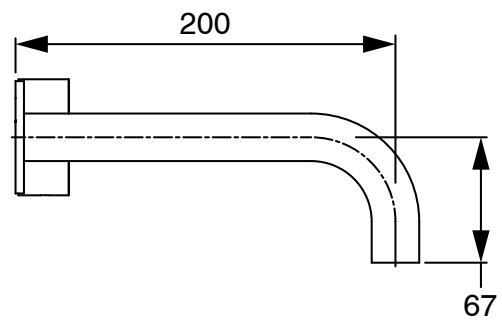

SUSSEX

Sussex Pure Progressive Wall Basin Mixer System 200mm with Linear Textured Handles
PVD Matte Black (3 Star) Lead Free
50517

SPECIFICATIONS

Recommended Use	Residential;Commercial
Colour Finish	Matte Black
Primary Material	Lead Free Brass
Recommended Pressure Range	150 - 500 kPa as per AS3500
Max Continuous Working Temperature (deg C)	65
Min Continuous Working Temperature (deg C)	1

WARRANTY

Residential Use (Years)	40
Commercial Use (Years)	10

Please refer to Sussex Warranty page for full Terms and Conditions

Dimensions are nominal measurements only.

CLEANING RECOMMENDATIONS:

We recommend the use of soapy water or approved cleaners. This product should not be cleaned with abrasive materials. Damage caused by any improper treatment is not covered by the product warranty. Refer to Warranty Conditions

Disclaimer: Products in this specification manual must by regulation be installed by licensed and registered trade people. The manufacturer/distributor reserves the right to vary specifications or delete models from their range without prior notification. Dimensions are nominal measurements only. Dimensions and set-outs listed are correct at time of publication however the manufacturer/distributor takes no responsibility for printing errors.

Published 07/05/2026

To see the complete Sussex range go to www.reece.com.au