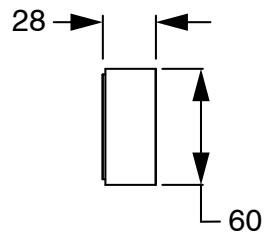

SUSSEX

Sussex Pure Progressive Wall Basin Mixer System 200mm with Linear Textured Handles
PVD Matte Black (3 Star) Lead Free
50517

SPECIFICATIONS

Recommended Use	Residential;Commercial
Colour Finish	Matte Black
Primary Material	Lead Free Brass
Recommended Pressure Range	150 - 500 kPa as per AS3500
Max Continuous Working Temperature (deg C)	65
Min Continuous Working Temperature (deg C)	1

WARRANTY

Residential Use (Years)	40
Commercial Use (Years)	10

Please refer to Sussex Warranty page for full Terms and Conditions