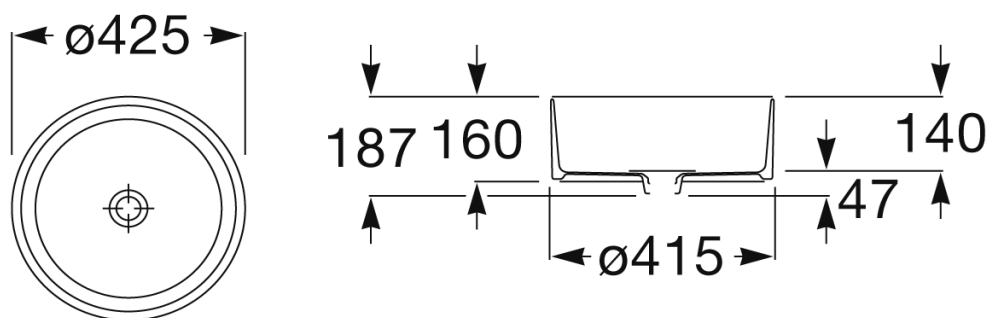

Roca Virginia Round Vessel Basin 430mm No Taphole White

9505573

SPECIFICATIONS

Recommended Use	Residential;Commercial
Primary Material	Vitreous China
Colour Finish	White
Bowl Capacity (L)	15
Weight (kg)	11.5
Taphole Configuration	None
Overflow Included	No
Plug & Waste Included	No

WARRANTY

Residential & Commercial Use (Years)	25
Spare Parts & Labour (Years)	1

Please refer to Roca Warranty page for full Terms and Conditions

Dimensions are nominal measurements only.

CLEANING RECOMMENDATIONS:

We recommend the use of soapy water or approved cleaners. This product should not be cleaned with abrasive materials. Damage caused by any improper treatment is not covered by the product warranty. Refer to Warranty Conditions

Disclaimer: Products in this specification manual must by regulation be installed by licensed and registered trade people. The manufacturer/distributor reserves the right to vary specifications or delete models from their range without prior notification. Dimensions are nominal measurements only. Dimensions and set-outs listed are correct at time of publication however the manufacturer/distributor takes no responsibility for printing errors.

Published 18/05/2026

To see the complete Roca range go to
www.reece.com.au