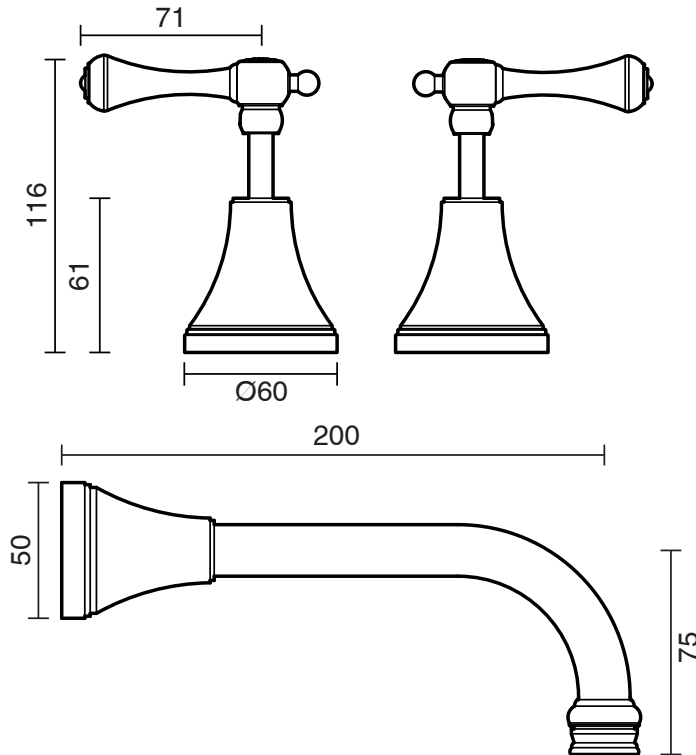

WARRANTY

Residential & Commercial Use (Years)	25
Spare Parts & Labour (Years)	1

Please refer to Kado Warranty Page for full Terms and Conditions

Dimensions are nominal measurements only.

CLEANING RECOMMENDATIONS:

We recommend the use of soapy water or approved cleaners. This product should not be cleaned with abrasive materials. Damage caused by any improper treatment is not covered by the product warranty. Refer to Warranty Conditions

Disclaimer: Products in this specification manual must by regulation be installed by licensed and registered trade people. The manufacturer/distributor reserves the right to vary specifications or delete models from their range without prior notification. Dimensions are nominal measurements only. Dimensions and set-outs listed are correct at time of publication however the manufacturer/distributor takes no responsibility for printing errors.

Published 01/04/2026

To see the complete Kado range go to www.reece.com.au