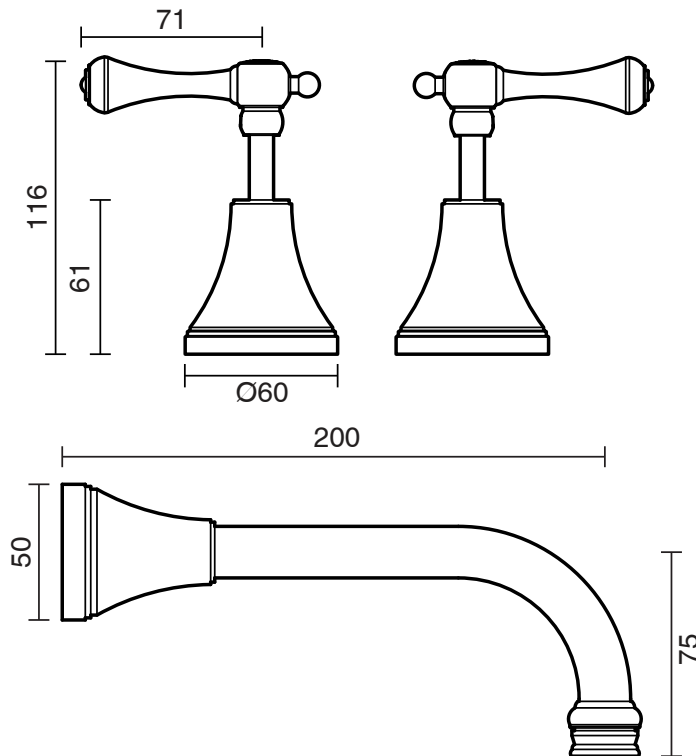

KADO

Kado Era Wall Basin Set 200mm Lever Handle Brushed Nickel (5 Star) Lead Free

9512078

SPECIFICATIONS

Recommended Use	Residential;Commercial
Colour Finish	Brushed Nickel
Primary Material	Lead Free Brass
Recommended Pressure Range	150 - 500 kPa as per AS3500
Max Continuous Working Temperature (deg C)	80
Min Continuous Working Temperature (deg C)	5

WARRANTY

Residential & Commercial Use (Years)	25
Spare Parts & Labour (Years)	1

Please refer to Kado Warranty page for full Terms and Conditions

Dimensions are nominal measurements only.

CLEANING RECOMMENDATIONS:

We recommend the use of soapy water or approved cleaners. This product should not be cleaned with abrasive materials. Damage caused by any improper treatment is not covered by the product warranty. Refer to Warranty Conditions

Disclaimer: Products in this specification manual must by regulation be installed by licensed and registered trade people. The manufacturer/distributor reserves the right to vary specifications or delete models from their range without prior notification. Dimensions are nominal measurements only. Dimensions and set-outs listed are correct at time of publication however the manufacturer/distributor takes no responsibility for printing errors.

Published 01/04/2026

To see the complete Kado range go to www.reece.com.au