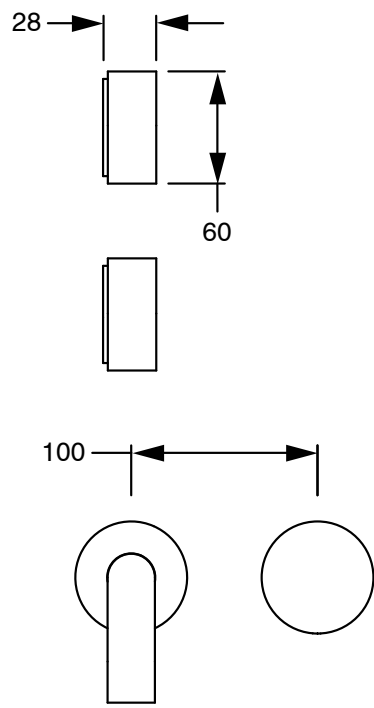

SUSSEX

Sussex Pure Progressive Wall Basin Mixer System 160mm with Linear Textured Handles
PVD Matte Black (3 Star) Lead Free
50477

SPECIFICATIONS

Recommended Use	Residential;Commercial
Colour Finish	Matte Black
Primary Material	Lead Free Brass
Recommended Pressure Range	150 - 500 kPa as per AS3500
Max Continuous Working Temperature (deg C)	65
Min Continuous Working Temperature (deg C)	1

WARRANTY

Residential Use (Years)	40
Commercial Use (Years)	10

Please refer to Sussex Warranty page for full Terms and Conditions