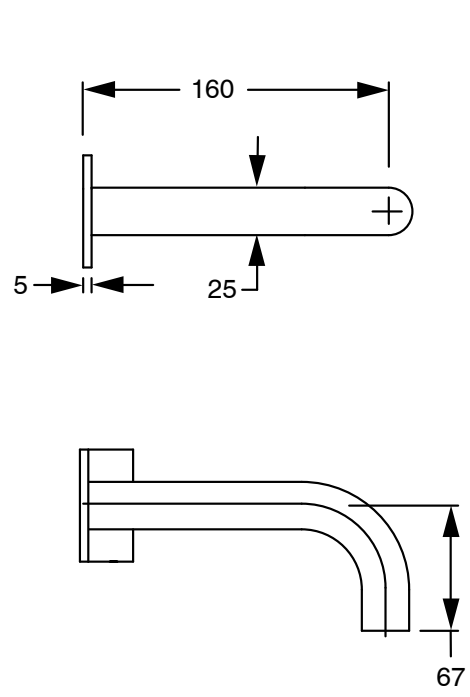

SUSSEX

Sussex Pure Progressive Wall Basin Mixer System 160mm with Linear Textured Handles
PVD Matte Black (3 Star) Lead Free
50477

SPECIFICATIONS

Recommended Use	Residential;Commercial
Colour Finish	Matte Black
Primary Material	Lead Free Brass
Recommended Pressure Range	150 - 500 kPa as per AS3500
Max Continuous Working Temperature (deg C)	65
Min Continuous Working Temperature (deg C)	1

WARRANTY

Residential Use (Years)	40
Commercial Use (Years)	10

Please refer to Sussex Warranty page for full Terms and Conditions