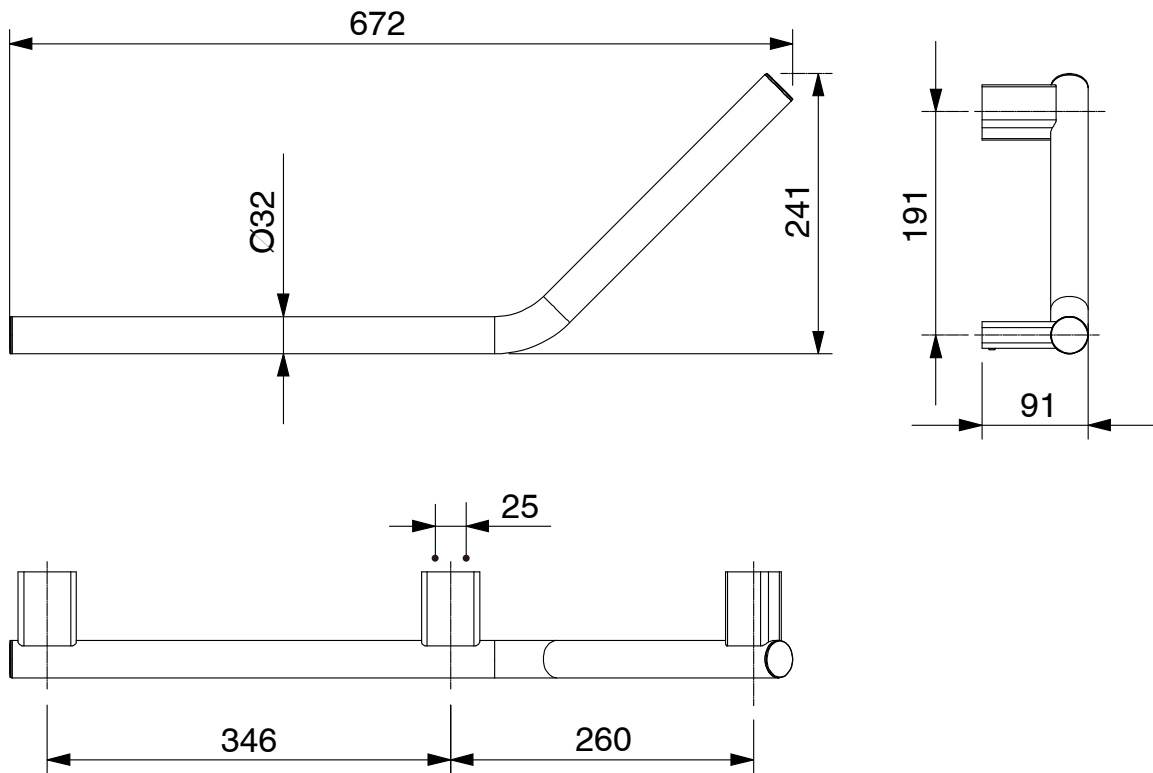

mizu

Mizu Drift Assisted Living Angled Grab Rail Left 260mm x 346mm 135 Degree Chrome Plated

2218613

SPECIFICATIONS

Recommended Use	Residential;Commercial
Colour Finish	Polished Chrome
Primary Material	DR Brass

WARRANTY

Residential & Commercial Use (Years)	25
Spare Parts & Labour (Years)	1

Please refer to Mizu Warranty page for full Terms and Conditions

Dimensions are nominal measurements only.

CLEANING RECOMMENDATIONS:

We recommend the use of soapy water or approved cleaners. This product should not be cleaned with abrasive materials. Damage caused by any improper treatment is not covered by the product warranty. Refer to Warranty Conditions

Disclaimer: Products in this specification manual must by regulation be installed by licensed and registered trade people. The manufacturer/distributor reserves the right to vary specifications or delete models from their range without prior notification. Dimensions are nominal measurements only. Dimensions and set-outs listed are correct at time of publication however the manufacturer/distributor takes no responsibility for printing errors.

Published 01/04/2026

To see the complete Mizu range go to www.reece.com.au