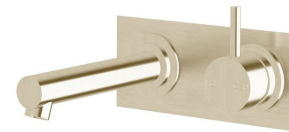

SUSSEX

**Sussex Scala Bath Mixer Outlet System Straight 160mm Right Hand
PVD Brushed Platinum Gold Lead Free
52056**

SPECIFICATIONS

Recommended Use	Residential;Commercial
Colour Finish	Brushed Platinum Gold
Primary Material	Lead Free Brass
Recommended Pressure Range	150 - 500 kPa as per AS3500
Max Continuous Working Temperature (deg C)	65
Min Continuous Working Temperature (deg C)	1

WARRANTY

Residential Use (Years)	40
Commercial Use (Years)	10

Please refer to Sussex Warranty page for full Terms and Conditions

Dimensions are nominal measurements only.

CLEANING RECOMMENDATIONS:

We recommend the use of soapy water or approved cleaners. This product should not be cleaned with abrasive materials. Damage caused by any improper treatment is not covered by the product warranty. Refer to Warranty Conditions

Disclaimer: Products in this specification manual must by regulation be installed by licensed and registered trade people. The manufacturer/distributor reserves the right to vary specifications or delete models from their range without prior notification. Dimensions are nominal measurements only. Dimensions and set-outs listed are correct at time of publication however the manufacturer/distributor takes no responsibility for printing errors.

Published 14/05/2026

To see the complete Sussex range go to www.reece.com.au