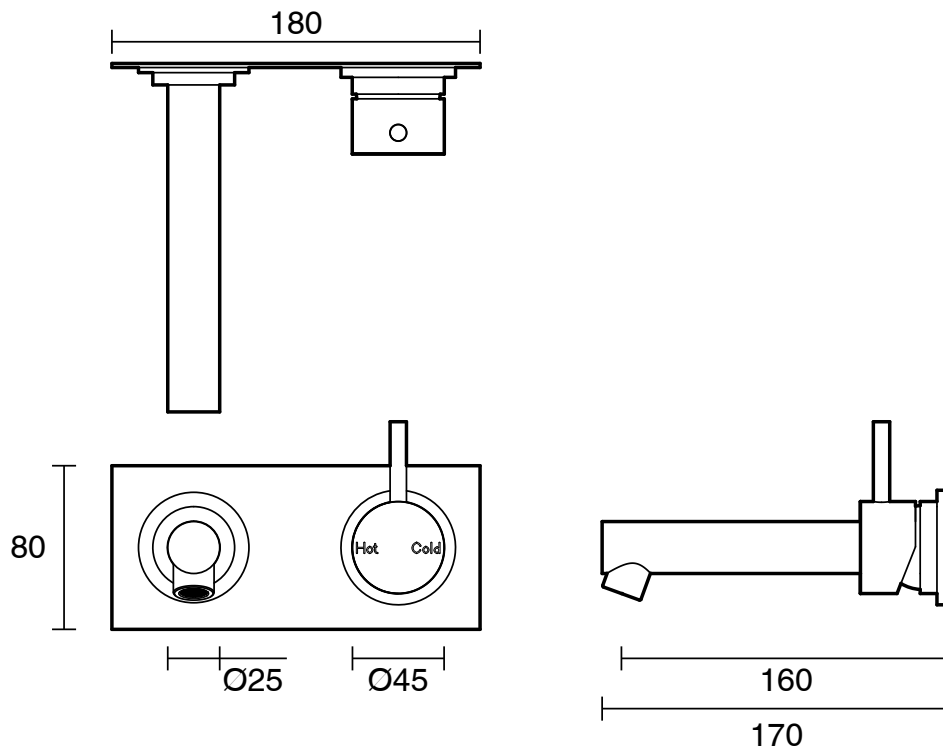

SUSSEX

**Sussex Scala Bath Mixer Outlet System Straight 160mm Right Hand
PVD Brushed Platinum Gold Lead Free
52056**

SPECIFICATIONS

Recommended Use	Residential;Commercial
Colour Finish	Brushed Platinum Gold
Primary Material	Lead Free Brass
Recommended Pressure Range	150 - 500 kPa as per AS3500
Max Continuous Working Temperature (deg C)	65
Min Continuous Working Temperature (deg C)	1

WARRANTY

Residential Use (Years)	40
Commercial Use (Years)	10

Please refer to Sussex Warranty page for full Terms and Conditions

Dimensions are nominal measurements only.

CLEANING RECOMMENDATIONS:

We recommend the use of soapy water or approved cleaners. This product should not be cleaned with abrasive materials. Damage caused by any improper treatment is not covered by the product warranty. Refer to Warranty Conditions

Disclaimer: Products in this specification manual must by regulation be installed by licensed and registered trade people. The manufacturer/distributor reserves the right to vary specifications or delete models from their range without prior notification. Dimensions are nominal measurements only. Dimensions and set-outs listed are correct at time of publication however the manufacturer/distributor takes no responsibility for printing errors.

Published 14/05/2026

To see the complete Sussex range go to www.reece.com.au