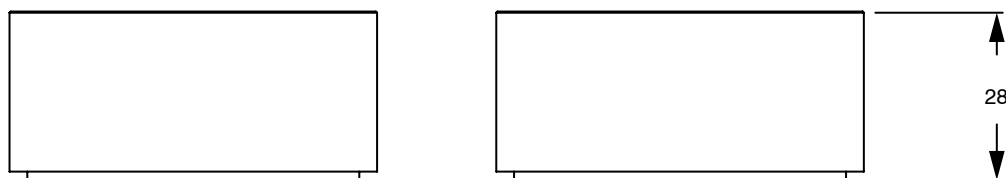

SUSSEX

Sussex Pure Progressive Dual Mixer System with Linear Textured Handles PVD Matte Black Lead Free 50318

SPECIFICATIONS

Recommended Use	Residential;Commercial
Colour Finish	Matte Black
Primary Material	Lead Free Brass
Recommended Pressure Range	150 - 500 kPa as per AS3500
Max Continuous Working Temperature (deg C)	65
Min Continuous Working Temperature (deg C)	1

WARRANTY

Residential Use (Years)	40
Commercial Use (Years)	10

Please refer to Sussex Warranty page for full Terms and Conditions

Dimensions are nominal measurements only.

CLEANING RECOMMENDATIONS:

We recommend the use of soapy water or approved cleaners. This product should not be cleaned with abrasive materials. Damage caused by any improper treatment is not covered by the product warranty. Refer to Warranty Conditions

Disclaimer: Products in this specification manual must by regulation be installed by licensed and registered trade people. The manufacturer/distributor reserves the right to vary specifications or delete models from their range without prior notification. Dimensions are nominal measurements only. Dimensions and set-outs listed are correct at time of publication however the manufacturer/distributor takes no responsibility for printing errors.

Published 14/05/2026

To see the complete Sussex range go to www.reece.com.au