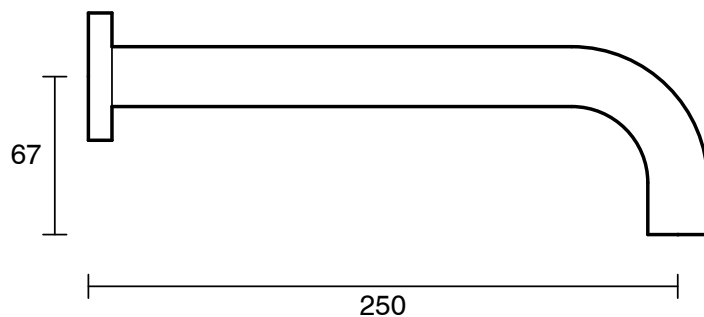

SUSSEX

Scala 25 Curved Bath Outlet 250mm Chrome Lead Free

51072

SPECIFICATIONS

Recommended Use	Residential;Commercial
Colour Finish	Polished Chrome
Primary Material	Lead Free Brass
Recommended Pressure Range	150 - 500 kPa as per AS3500
Max Continuous Working Temperature (deg C)	65
Min Continuous Working Temperature (deg C)	1

WARRANTY

Residential Use (Years)	40
Commercial Use (Years)	10

Please refer to Sussex Warranty page for full Terms and Conditions

Dimensions are nominal measurements only.

CLEANING RECOMMENDATIONS:

We recommend the use of soapy water or approved cleaners. This product should not be cleaned with abrasive materials. Damage caused by any improper treatment is not covered by the product warranty. Refer to Warranty Conditions

Disclaimer: Products in this specification manual must by regulation be installed by licensed and registered trade people. The manufacturer/distributor reserves the right to vary specifications or delete models from their range without prior notification. Dimensions are nominal measurements only. Dimensions and set-outs listed are correct at time of publication however the manufacturer/distributor takes no responsibility for printing errors.

Published 12/05/2026

To see the complete Sussex range go to www.reece.com.au