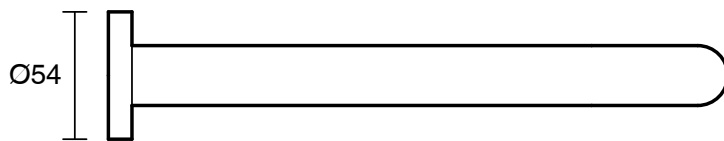

SUSSEX

Scala 25 Curved Bath Outlet 250mm Chrome Lead Free

51072

SPECIFICATIONS

Recommended Use	Residential;Commercial
Colour Finish	Polished Chrome
Primary Material	Lead Free Brass
Recommended Pressure Range	150 - 500 kPa as per AS3500
Max Continuous Working Temperature (deg C)	65
Min Continuous Working Temperature (deg C)	1

WARRANTY

Residential Use (Years)	40
Commercial Use (Years)	10

Please refer to Sussex Warranty page for full Terms and Conditions

Dimensions are nominal measurements only.

CLEANING RECOMMENDATIONS:

We recommend the use of soapy water or approved cleaners. This product should not be cleaned with abrasive materials. Damage caused by any improper treatment is not covered by the product warranty. Refer to Warranty Conditions

Disclaimer: Products in this specification manual must by regulation be installed by licensed and registered trade people. The manufacturer/distributor reserves the right to vary specifications or delete models from their range without prior notification. Dimensions are nominal measurements only. Dimensions and set-outs listed are correct at time of publication however the manufacturer/distributor takes no responsibility for printing errors.

Published 12/05/2026

To see the complete Sussex range go to www.reece.com.au