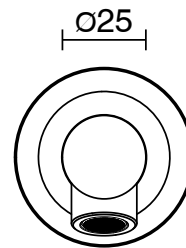

SUSSEX

Scala Wall Basin Outlet Straight 160mm PVD Brushed Nickel (6 Star) Lead Free

52417

SPECIFICATIONS

Recommended Use	Residential;Commercial
Colour Finish	Brushed Nickel
Primary Material	Lead Free Brass
Recommended Pressure Range	150 - 500 kPa as per AS3500
Max Continuous Working Temperature (deg C)	65
Min Continuous Working Temperature (deg C)	1

WARRANTY

Residential Use (Years)	40
Commercial Use (Years)	10

Please refer to Sussex Warranty page for full Terms and Conditions