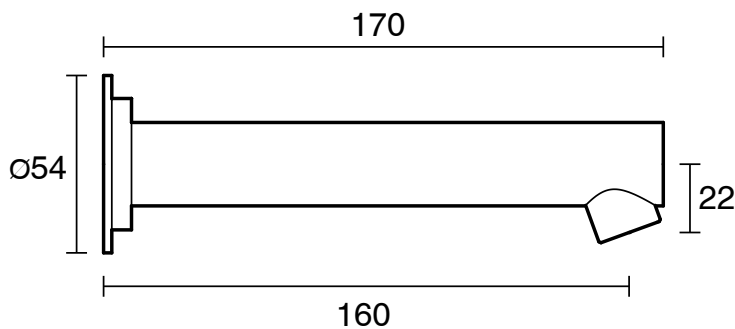

SUSSEX

Scala Wall Basin Outlet Straight 160mm PVD Brushed Nickel (6 Star) Lead Free

52417

SPECIFICATIONS

Recommended Use	Residential;Commercial
Colour Finish	Brushed Nickel
Primary Material	Lead Free Brass
Recommended Pressure Range	150 - 500 kPa as per AS3500
Max Continuous Working Temperature (deg C)	65
Min Continuous Working Temperature (deg C)	1

WARRANTY

Residential Use (Years)	40
Commercial Use (Years)	10

Please refer to Sussex Warranty page for full Terms and Conditions