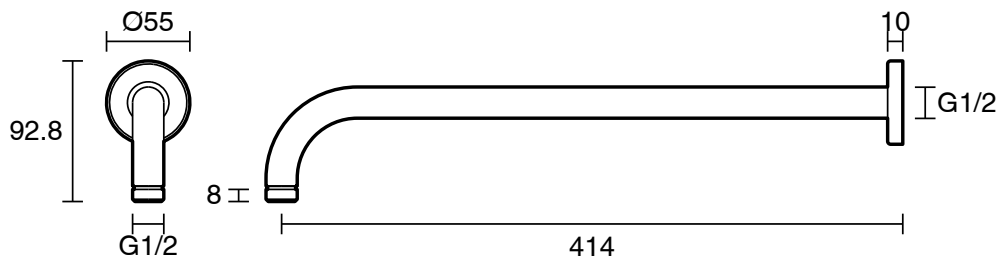

## Roca Ona Wall Straight Shower Arm 400mm Matte White

14953

### SPECIFICATIONS

|  |                             |
|--|-----------------------------|
| Recommended Use                            | Residential;Commercial      |
| Colour Finish                              | Matte White                 |
| Primary Material                           | Brass                       |
| Recommended Pressure Range                 | 150 - 500 kPa as per AS3500 |
| Max Continuous Working Temperature (deg C) | 60                          |
| Min Continuous Working Temperature (deg C) | 5                           |

Dimensions are nominal measurements only.