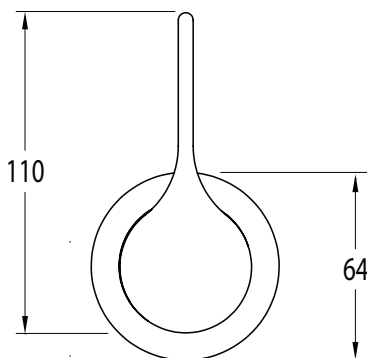

SUSSEX

Sussex Oria Wall Mixer PVD Brushed Gunmetal Lead Free

39694

SPECIFICATIONS

Recommended Use	Residential;Commercial
Colour Finish	Brushed Gunmetal
Primary Material	Lead Free Brass
Recommended Pressure Range	150 - 500 kPa as per AS3500
Max Continuous Working Temperature (deg C)	65
Min Continuous Working Temperature (deg C)	1

WARRANTY

Residential Use (Years)	40
Commercial Use (Years)	10

Please refer to Sussex Warranty page for full Terms and Conditions

Dimensions are nominal measurements only.

CLEANING RECOMMENDATIONS:

We recommend the use of soapy water or approved cleaners. This product should not be cleaned with abrasive materials. Damage caused by any improper treatment is not covered by the product warranty. Refer to Warranty Conditions

Disclaimer: Products in this specification manual must by regulation be installed by licensed and registered trade people. The manufacturer/distributor reserves the right to vary specifications or delete models from their range without prior notification. Dimensions are nominal measurements only. Dimensions and set-outs listed are correct at time of publication however the manufacturer/distributor takes no responsibility for printing errors.

Published 07/05/2026

To see the complete Sussex range go to www.reece.com.au