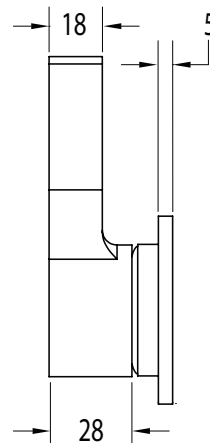

SUSSEX

Sussex Oria Wall Mixer PVD Brushed Gunmetal Lead Free

39694

SPECIFICATIONS

Recommended Use	Residential;Commercial
Colour Finish	Brushed Gunmetal
Primary Material	Lead Free Brass
Recommended Pressure Range	150 - 500 kPa as per AS3500
Max Continuous Working Temperature (deg C)	65
Min Continuous Working Temperature (deg C)	1

WARRANTY

Residential Use (Years)	40
Commercial Use (Years)	10

Please refer to Sussex Warranty page for full Terms and Conditions

Dimensions are nominal measurements only.

CLEANING RECOMMENDATIONS:

We recommend the use of soapy water or approved cleaners. This product should not be cleaned with abrasive materials. Damage caused by any improper treatment is not covered by the product warranty. Refer to Warranty Conditions

Disclaimer: Products in this specification manual must by regulation be installed by licensed and registered trade people. The manufacturer/distributor reserves the right to vary specifications or delete models from their range without prior notification. Dimensions are nominal measurements only. Dimensions and set-outs listed are correct at time of publication however the manufacturer/distributor takes no responsibility for printing errors.

Published 07/05/2026

To see the complete Sussex range go to www.reece.com.au