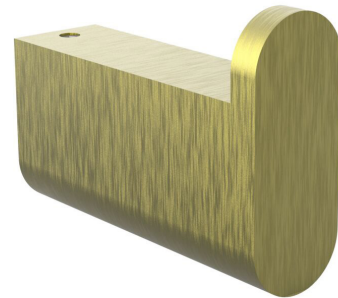

mizu

Mizu Soothe Robe Hook Brushed Brass

2266083

SPECIFICATIONS

Recommended Use	Residential;Commercial
Colour Finish	Brushed Brass
Primary Material	Brass

WARRANTY

Residential & Commercial Use (Years)	25
Spare Parts & Labour (Years)	1

Please refer to Mizu Warranty page for full Terms and Conditions

Dimensions are nominal measurements only.

CLEANING RECOMMENDATIONS:

We recommend the use of soapy water or approved cleaners. This product should not be cleaned with abrasive materials. Damage caused by any improper treatment is not covered by the product warranty. Refer to Warranty Conditions

Disclaimer: Products in this specification manual must by regulation be installed by licensed and registered trade people. The manufacturer/distributor reserves the right to vary specifications or delete models from their range without prior notification. Dimensions are nominal measurements only. Dimensions and set-outs listed are correct at time of publication however the manufacturer/distributor takes no responsibility for printing errors.

Published 01/04/2026

To see the complete Mizu range go to www.reece.com.au