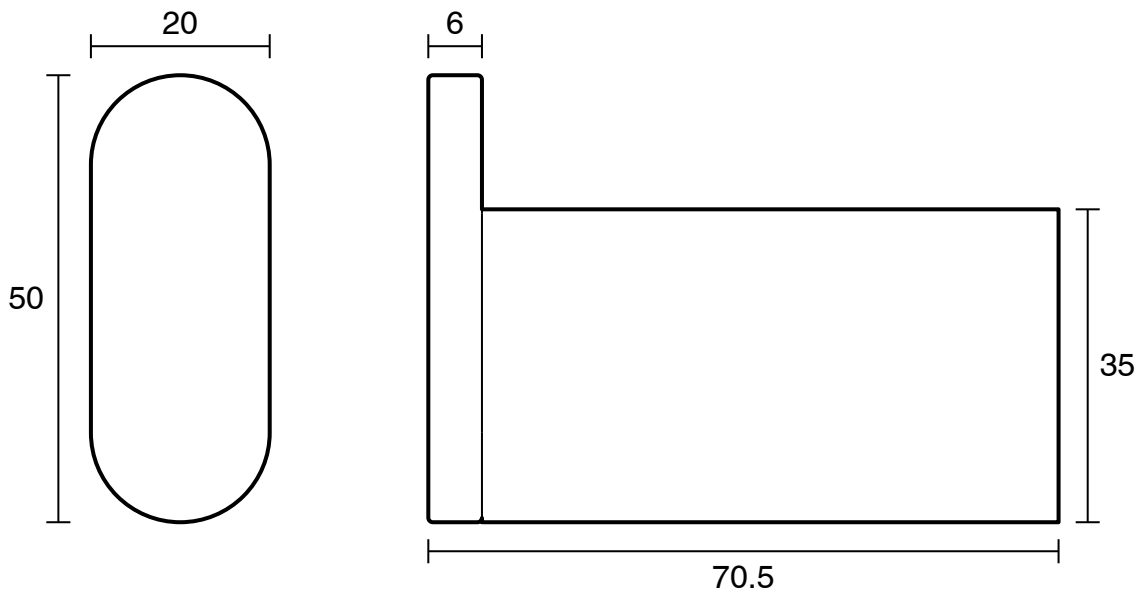

mizu

Mizu Soothe Robe Hook Brushed Brass

2266083

SPECIFICATIONS

Recommended Use	Residential;Commercial
Colour Finish	Brushed Brass
Primary Material	Brass

WARRANTY

Residential & Commercial Use (Years)	25
Spare Parts & Labour (Years)	1

Please refer to Mizu Warranty page for full Terms and Conditions

Dimensions are nominal measurements only.

CLEANING RECOMMENDATIONS:

We recommend the use of soapy water or approved cleaners. This product should not be cleaned with abrasive materials. Damage caused by any improper treatment is not covered by the product warranty. Refer to Warranty Conditions

Disclaimer: Products in this specification manual must by regulation be installed by licensed and registered trade people. The manufacturer/distributor reserves the right to vary specifications or delete models from their range without prior notification. Dimensions are nominal measurements only. Dimensions and set-outs listed are correct at time of publication however the manufacturer/distributor takes no responsibility for printing errors.

Published 01/04/2026

To see the complete Mizu range go to www.reece.com.au