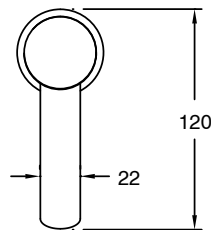

SUSSEX

Sussex Pure Basin Mixer Tap with Diamond Textured Handle Chrome (6 Star)

2224534

SPECIFICATIONS	
Recommended Use	Residential;Commercial
Colour Finish	Polished Chrome
Primary Material	DR Brass
Recommended Pressure Range	150 - 500 kPa as per AS3500
Max Continuous Working Temperature (deg C)	65
Min Continuous Working Temperature (deg C)	1
WARRANTY	
Residential Use (Years)	40
Commercial Use (Years)	10
<i>Please refer to Sussex Warranty page for full Terms and Conditions</i>	

Disclaimer: Products in this specification manual must by regulation be installed by licensed and registered trade people. The manufacturer/distributor reserves the right to vary specifications or delete models from their range without prior notification. Dimensions are nominal measurements only. Dimensions and set-outs listed are correct at time of publication however the manufacturer/distributor takes no responsibility for printing errors.