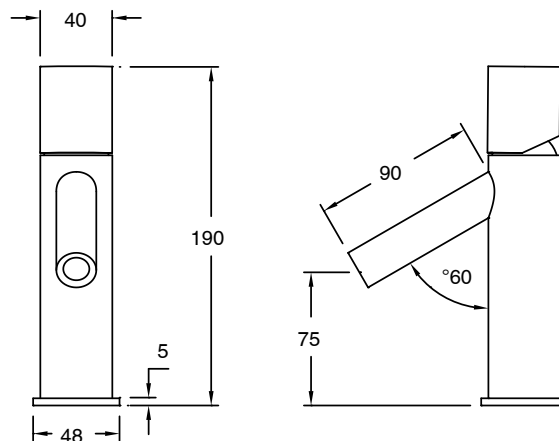

SUSSEX

Sussex Pure Basin Mixer Tap with Diamond Textured Handle Chrome (6 Star)

2224534

SPECIFICATIONS	
Recommended Use	Residential;Commercial
Colour Finish	Polished Chrome
Primary Material	DR Brass
Recommended Pressure Range	150 - 500 kPa as per AS3500
Max Continuous Working Temperature (deg C)	65
Min Continuous Working Temperature (deg C)	1
WARRANTY	
Residential Use (Years)	40
Commercial Use (Years)	10
<i>Please refer to Sussex Warranty page for full Terms and Conditions</i>	

Disclaimer: Products in this specification manual must by regulation be installed by licensed and registered trade people. The manufacturer/distributor reserves the right to vary specifications or delete models from their range without prior notification. Dimensions are nominal measurements only. Dimensions and set-outs listed are correct at time of publication however the manufacturer/distributor takes no responsibility for printing errors.