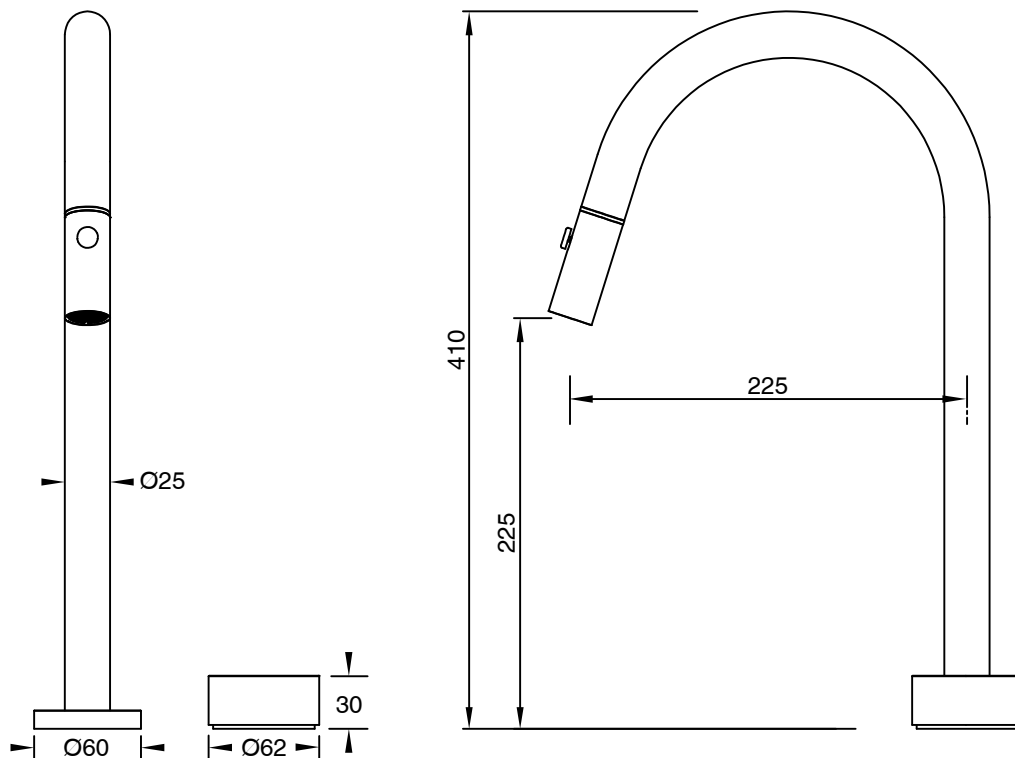

SUSSEX

Sussex Pure Progressive Sink Mixer Set Pull Out Spray with Diamond Textured Handles PVD Brushed Gold (4 Star) Lead Free 50603

SPECIFICATIONS	
Recommended Use	Residential;Commercial
Colour Finish	Brushed Gold
Primary Material	Lead Free Brass
Recommended Pressure Range	150 - 500 kPa as per AS3500
Max Continuous Working Temperature (deg C)	65
Min Continuous Working Temperature (deg C)	1
WARRANTY	
Residential Use (Years)	40
Commercial Use (Years)	10
<i>Please refer to Sussex Warranty page for full Terms and Conditions</i>	

Disclaimer: Products in this specification manual must by regulation be installed by licensed and registered trade people. The manufacturer/distributor reserves the right to vary specifications or delete models from their range without prior notification. Dimensions are nominal measurements only. Dimensions and set-outs listed are correct at time of publication however the manufacturer/distributor takes no responsibility for printing errors.