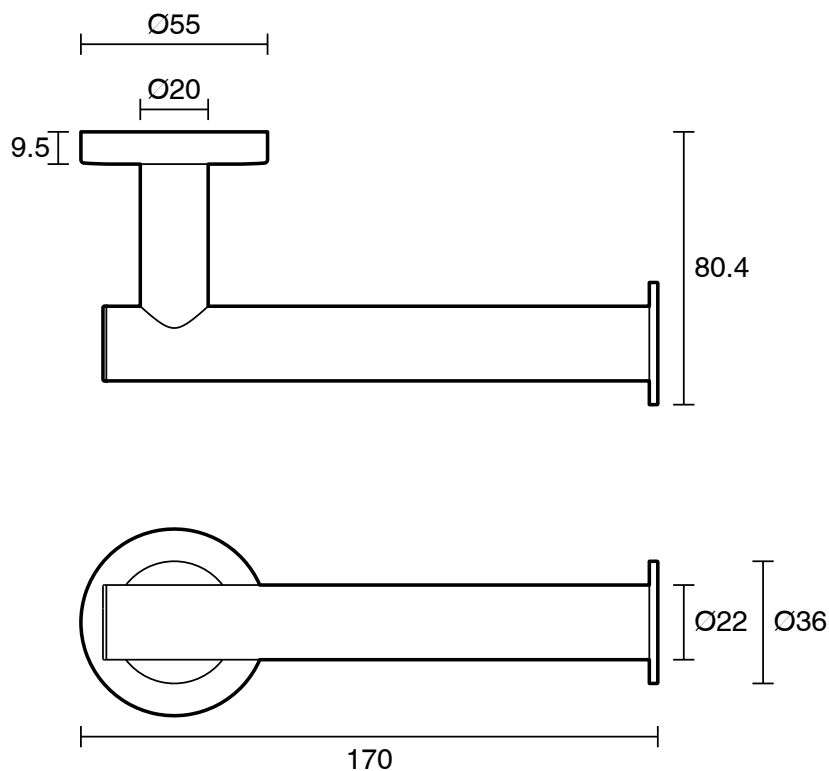

## Roca Ona Toilet Roll Holder Matte White

15059

SPECIFICATIONS	
Recommended Use	Residential;Commercial
Colour Finish	Matte White
Primary Material	Brass
WARRANTY	
Residential & Commercial Use (Years)	25
Parts Replacement Only (Years)	1
<i>Please refer to Roca Warranty page for full Terms and Conditions</i>	

Dimensions are nominal measurements only.