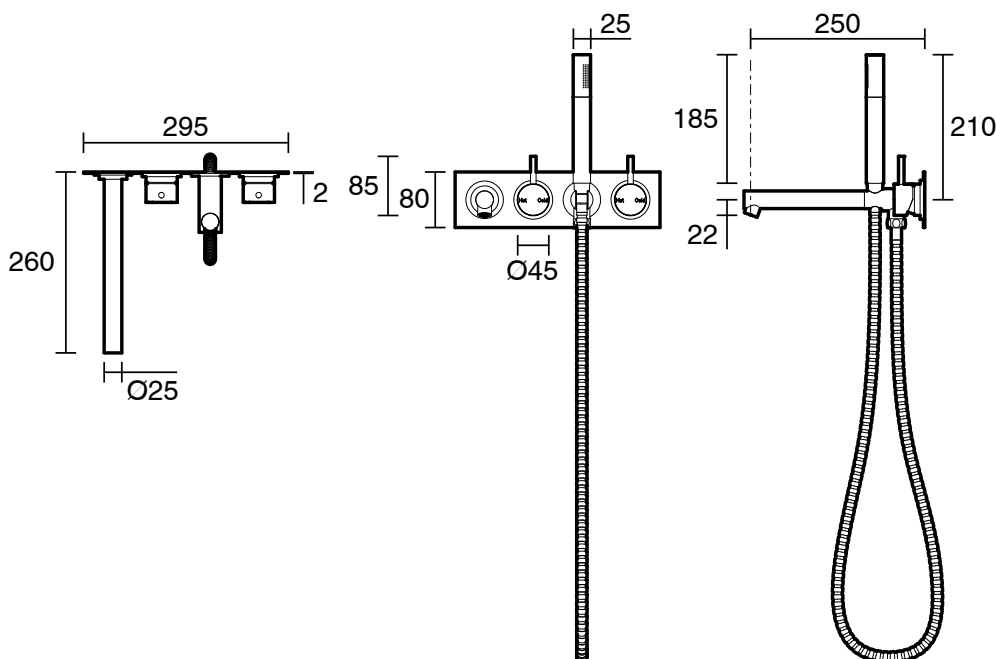

SUSSEX

Sussex Scala Bath Mixer Tap System Straight 250mm Outlet Right Hand Operation with Handshower LUX PVD Brushed Platinum Gold (3 Star)
2268269

SPECIFICATIONS	
Recommended Use	Residential;Commercial
Colour Finish	Brushed Platinum Gold
Primary Material	DR Brass
Recommended Pressure Range	150 - 500 kPa as per AS3500
Max Continuous Working Temperature (deg C)	65
Min Continuous Working Temperature (deg C)	1
WARRANTY	
Residential Use (Years)	40
Commercial Use (Years)	10
<i>Please refer to Sussex Warranty page for full Terms and Conditions</i>	

Disclaimer: Products in this specification manual must by regulation be installed by licensed and registered trade people. The manufacturer/distributor reserves the right to vary specifications or delete models from their range without prior notification. Dimensions are nominal measurements only. Dimensions and set-outs listed are correct at time of publication however the manufacturer/distributor takes no responsibility for printing errors.