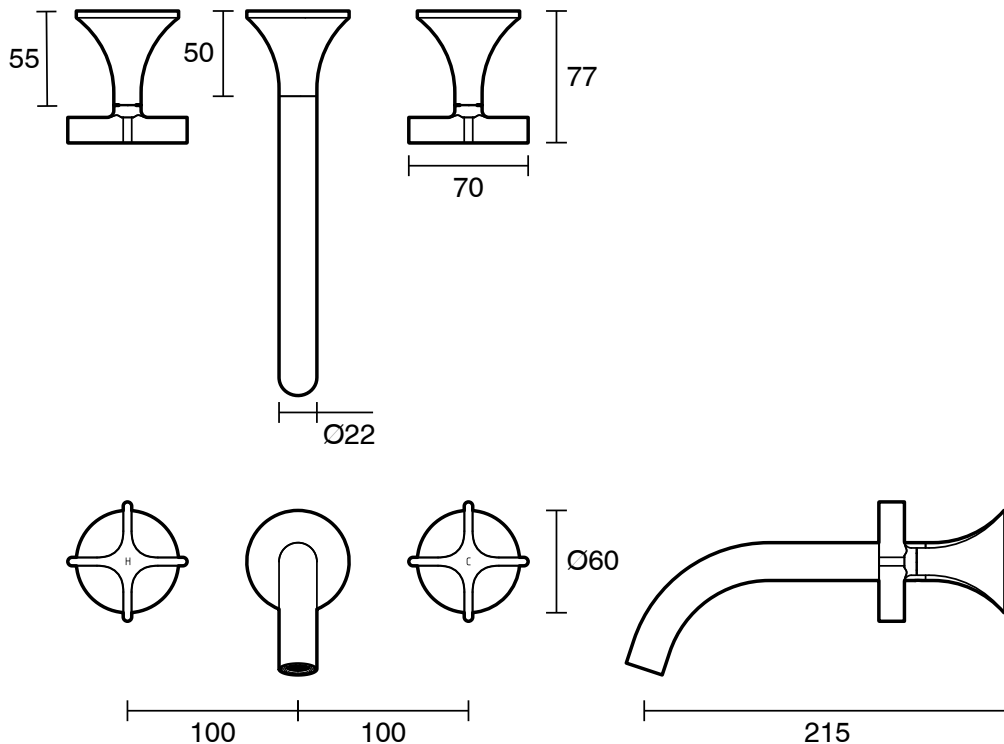

SUSSEX

Sussex Oria Cross Handle Wall Basin Set 215mm Outlet PVD Brushed Bronze (5 Star) Lead Free

39661

SPECIFICATIONS	
Recommended Use	Residential;Commercial
Colour Finish	Brushed Bronze
Primary Material	Lead Free Brass
Recommended Pressure Range	150 - 500 kPa as per AS3500
Max Continuous Working Temperature (deg C)	65
Min Continuous Working Temperature (deg C)	1
WARRANTY	
Residential Use (Years)	40
Commercial Use (Years)	10
<i>Please refer to Sussex Warranty page for full Terms and Conditions</i>	