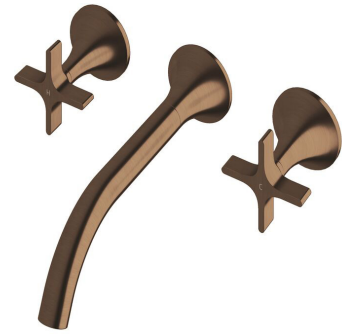

SUSSEX

Sussex Oria Cross Handle Wall Basin Set 215mm Outlet PVD Brushed Bronze (5 Star) Lead Free

39661

SPECIFICATIONS	
Recommended Use	Residential;Commercial
Colour Finish	Brushed Bronze
Primary Material	Lead Free Brass
Recommended Pressure Range	150 - 500 kPa as per AS3500
Max Continuous Working Temperature (deg C)	65
Min Continuous Working Temperature (deg C)	1
WARRANTY	
Residential Use (Years)	40
Commercial Use (Years)	10
<i>Please refer to Sussex Warranty page for full Terms and Conditions</i>	