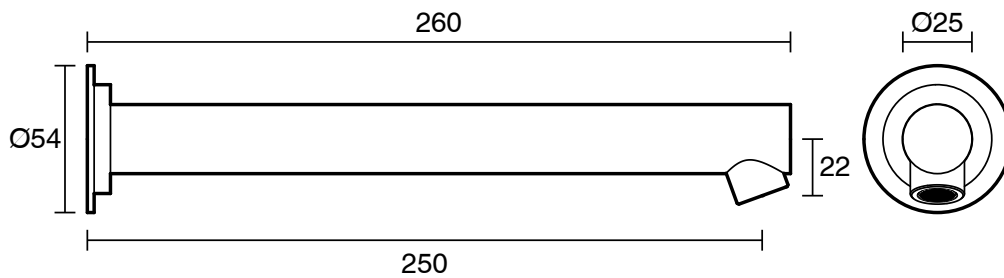

SUSSEX

Scala Wall Basin Outlet Straight 250mm Chrome (5 Star) Lead Free

52442

SPECIFICATIONS	
Recommended Use	Residential;Commercial
Colour Finish	Polished Chrome
Primary Material	Lead Free Brass
Recommended Pressure Range	150 - 500 kPa as per AS3500
Max Continuous Working Temperature (deg C)	65
Min Continuous Working Temperature (deg C)	1
WARRANTY	
Residential Use (Years)	40
Commercial Use (Years)	10
<i>Please refer to Sussex Warranty page for full Terms and Conditions</i>	