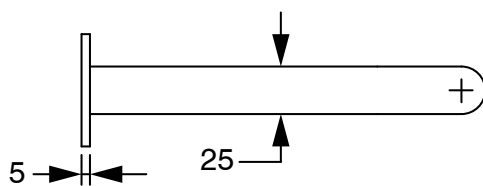

SUSSEX

Sussex Pure Progressive Wall Basin Mixer Tap System 200mm with Cirque Textured Handle Matte Black (3 Star) 2224797

SPECIFICATIONS	
Recommended Use	Residential;Commercial
Colour Finish	Matte Black
Primary Material	DR Brass
Recommended Pressure Range	150 - 500 kPa as per AS3500
Max Continuous Working Temperature (deg C)	65
Min Continuous Working Temperature (deg C)	1
WARRANTY	
Residential Use (Years)	40
Commercial Use (Years)	10
<i>Please refer to Sussex Warranty page for full Terms and Conditions</i>	