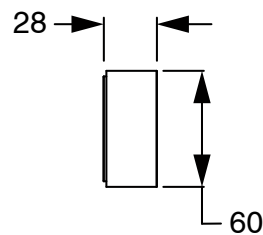

SUSSEX

Sussex Pure Progressive Wall Basin Mixer Tap System 200mm with Cirque Textured Handle Matte Black (3 Star) 2224797

SPECIFICATIONS	
Recommended Use	Residential;Commercial
Colour Finish	Matte Black
Primary Material	DR Brass
Recommended Pressure Range	150 - 500 kPa as per AS3500
Max Continuous Working Temperature (deg C)	65
Min Continuous Working Temperature (deg C)	1
WARRANTY	
Residential Use (Years)	40
Commercial Use (Years)	10
<i>Please refer to Sussex Warranty page for full Terms and Conditions</i>	