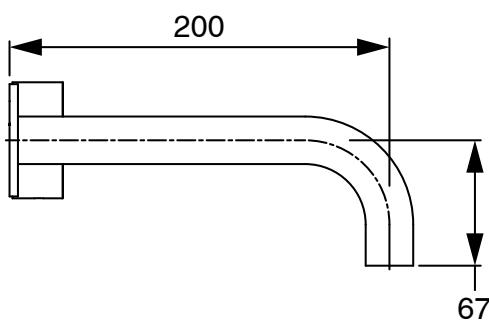

SUSSEX

Sussex Pure Progressive Wall Basin Mixer Tap System 200mm with Cirque Textured Handle Matte Black (3 Star) 2224797

SPECIFICATIONS	
Recommended Use	Residential;Commercial
Colour Finish	Matte Black
Primary Material	DR Brass
Recommended Pressure Range	150 - 500 kPa as per AS3500
Max Continuous Working Temperature (deg C)	65
Min Continuous Working Temperature (deg C)	1
WARRANTY	
Residential Use (Years)	40
Commercial Use (Years)	10
<i>Please refer to Sussex Warranty page for full Terms and Conditions</i>	