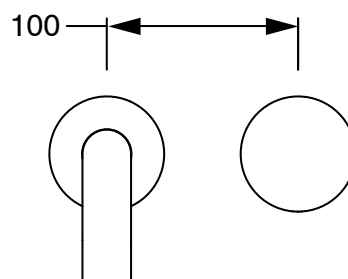

SUSSEX

Sussex Pure Progressive Wall Basin Mixer Tap System 200mm with Cirque Textured Handle Matte Black (3 Star) 2224797

SPECIFICATIONS	
Recommended Use	Residential;Commercial
Colour Finish	Matte Black
Primary Material	DR Brass
Recommended Pressure Range	150 - 500 kPa as per AS3500
Max Continuous Working Temperature (deg C)	65
Min Continuous Working Temperature (deg C)	1
WARRANTY	
Residential Use (Years)	40
Commercial Use (Years)	10
<i>Please refer to Sussex Warranty page for full Terms and Conditions</i>	