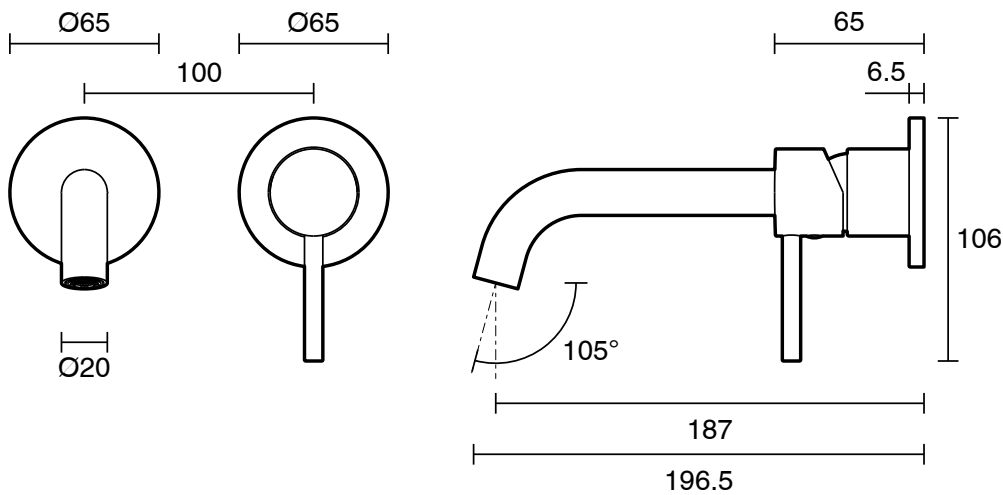

mizu

**Mizu Drift Wall Basin/Bath Mixer Set Curved Spout with 2-Piece Cover Plate Trimset Chrome (6 Star)
Lead Free
2267206**

SPECIFICATIONS

Recommended Use	Residential;Commercial
Colour Finish	Polished Chrome
Primary Material	Lead Free Brass
Recommended Pressure Range	150 - 500 kPa as per AS3500
Max Continuous Working Temperature (deg C)	70
Min Continuous Working Temperature (deg C)	5

WARRANTY

Residential & Commercial Use (Years)	25
Spare Parts & Labour (Years)	1

Please refer to Mizu Warranty page for full Terms and Conditions

Dimensions are nominal measurements only.

CLEANING RECOMMENDATIONS:

We recommend the use of soapy water or approved cleaners. This product should not be cleaned with abrasive materials. Damage caused by any improper treatment is not covered by the product warranty. Refer to Warranty Conditions

Disclaimer: Products in this specification manual must by regulation be installed by licensed and registered trade people. The manufacturer/distributor reserves the right to vary specifications or delete models from their range without prior notification. Dimensions are nominal measurements only. Dimensions and set-outs listed are correct at time of publication however the manufacturer/distributor takes no responsibility for printing errors.

Published 01/04/2026

To see the complete Mizu range go to www.reece.com.au