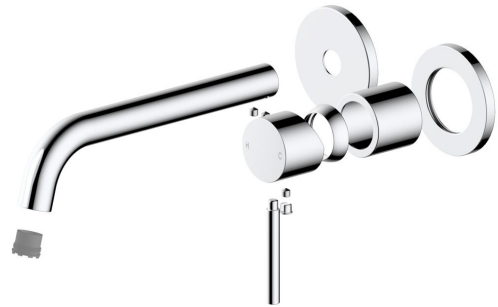

mizu

**Mizu Drift Wall Basin/Bath Mixer Set Curved Spout with 2-Piece Cover Plate Trimset Chrome (6 Star)
Lead Free
2267206**

SPECIFICATIONS

Recommended Use	Residential;Commercial
Colour Finish	Polished Chrome
Primary Material	Lead Free Brass
Recommended Pressure Range	150 - 500 kPa as per AS3500
Max Continuous Working Temperature (deg C)	70
Min Continuous Working Temperature (deg C)	5

WARRANTY

Residential & Commercial Use (Years)	25
Spare Parts & Labour (Years)	1

Please refer to Mizu Warranty page for full Terms and Conditions

Dimensions are nominal measurements only.

CLEANING RECOMMENDATIONS:

We recommend the use of soapy water or approved cleaners. This product should not be cleaned with abrasive materials. Damage caused by any improper treatment is not covered by the product warranty. Refer to Warranty Conditions

Disclaimer: Products in this specification manual must by regulation be installed by licensed and registered trade people. The manufacturer/distributor reserves the right to vary specifications or delete models from their range without prior notification. Dimensions are nominal measurements only. Dimensions and set-outs listed are correct at time of publication however the manufacturer/distributor takes no responsibility for printing errors.

Published 01/04/2026

To see the complete Mizu range go to www.reece.com.au