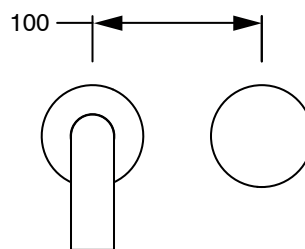

SUSSEX

Sussex Pure Progressive Wall Basin Mixer System 250mm with Linear Textured Handles PVD Brushed Gold (3 Star) Lead Free 50558

SPECIFICATIONS	
Recommended Use	Residential;Commercial
Colour Finish	Brushed Gold
Primary Material	Lead Free Brass
Recommended Pressure Range	150 - 500 kPa as per AS3500
Max Continuous Working Temperature (deg C)	65
Min Continuous Working Temperature (deg C)	1
WARRANTY	
Residential Use (Years)	40
Commercial Use (Years)	10
<i>Please refer to Sussex Warranty page for full Terms and Conditions</i>	