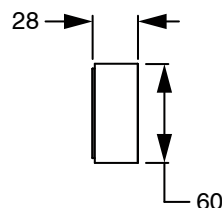

SUSSEX

Sussex Pure Progressive Wall Basin Mixer System 250mm with Linear Textured Handles PVD Brushed Gold (3 Star) Lead Free 50558

SPECIFICATIONS	
Recommended Use	Residential;Commercial
Colour Finish	Brushed Gold
Primary Material	Lead Free Brass
Recommended Pressure Range	150 - 500 kPa as per AS3500
Max Continuous Working Temperature (deg C)	65
Min Continuous Working Temperature (deg C)	1
WARRANTY	
Residential Use (Years)	40
Commercial Use (Years)	10
<i>Please refer to Sussex Warranty page for full Terms and Conditions</i>	