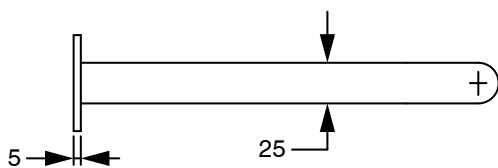

SUSSEX

Sussex Pure Progressive Wall Basin Mixer System 250mm with Linear Textured Handles PVD Brushed Gold (3 Star) Lead Free 50558

SPECIFICATIONS	
Recommended Use	Residential;Commercial
Colour Finish	Brushed Gold
Primary Material	Lead Free Brass
Recommended Pressure Range	150 - 500 kPa as per AS3500
Max Continuous Working Temperature (deg C)	65
Min Continuous Working Temperature (deg C)	1
WARRANTY	
Residential Use (Years)	40
Commercial Use (Years)	10
<i>Please refer to Sussex Warranty page for full Terms and Conditions</i>	