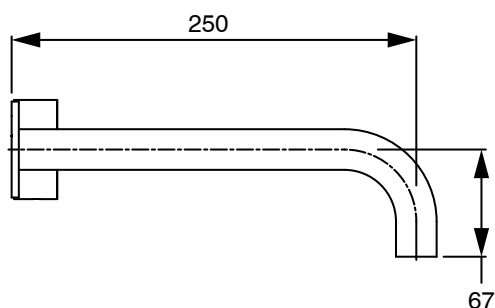

SUSSEX

Sussex Pure Progressive Wall Basin Mixer System 250mm with Linear Textured Handles PVD Brushed Gold (3 Star) Lead Free 50558

SPECIFICATIONS	
Recommended Use	Residential;Commercial
Colour Finish	Brushed Gold
Primary Material	Lead Free Brass
Recommended Pressure Range	150 - 500 kPa as per AS3500
Max Continuous Working Temperature (deg C)	65
Min Continuous Working Temperature (deg C)	1
WARRANTY	
Residential Use (Years)	40
Commercial Use (Years)	10
<i>Please refer to Sussex Warranty page for full Terms and Conditions</i>	