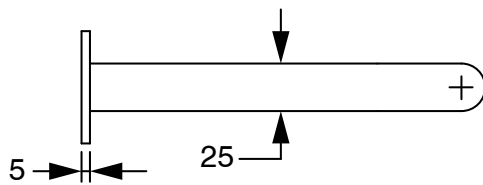

SUSSEX

Sussex Pure Progressive Wall Basin Mixer System 200mm PVD Matte Black (3 Star) Lead Free

50487

SPECIFICATIONS	
Recommended Use	Residential;Commercial
Colour Finish	Matte Black
Primary Material	Lead Free Brass
Recommended Pressure Range	150 - 500 kPa as per AS3500
Max Continuous Working Temperature (deg C)	65
Min Continuous Working Temperature (deg C)	1
WARRANTY	
Residential Use (Years)	40
Commercial Use (Years)	10
<i>Please refer to Sussex Warranty page for full Terms and Conditions</i>	