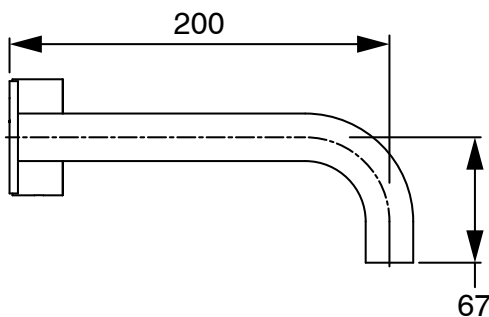

SUSSEX

Sussex Pure Progressive Wall Basin Mixer System 200mm PVD Matte Black (3 Star) Lead Free

50487

SPECIFICATIONS	
Recommended Use	Residential;Commercial
Colour Finish	Matte Black
Primary Material	Lead Free Brass
Recommended Pressure Range	150 - 500 kPa as per AS3500
Max Continuous Working Temperature (deg C)	65
Min Continuous Working Temperature (deg C)	1
WARRANTY	
Residential Use (Years)	40
Commercial Use (Years)	10
<i>Please refer to Sussex Warranty page for full Terms and Conditions</i>	