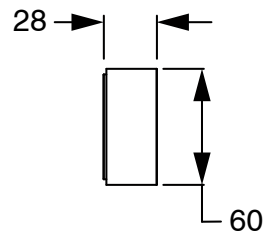

SUSSEX

Sussex Pure Progressive Wall Basin Mixer System 200mm PVD Matte Black (3 Star) Lead Free

50487

SPECIFICATIONS	
Recommended Use	Residential;Commercial
Colour Finish	Matte Black
Primary Material	Lead Free Brass
Recommended Pressure Range	150 - 500 kPa as per AS3500
Max Continuous Working Temperature (deg C)	65
Min Continuous Working Temperature (deg C)	1
WARRANTY	
Residential Use (Years)	40
Commercial Use (Years)	10
<i>Please refer to Sussex Warranty page for full Terms and Conditions</i>	