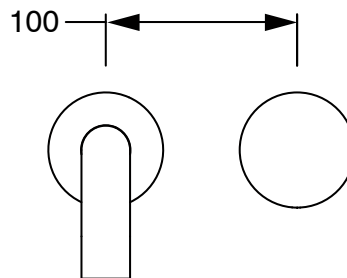

SUSSEX

Sussex Pure Progressive Wall Basin Mixer System 200mm PVD Matte Black (3 Star) Lead Free

50487

SPECIFICATIONS	
Recommended Use	Residential;Commercial
Colour Finish	Matte Black
Primary Material	Lead Free Brass
Recommended Pressure Range	150 - 500 kPa as per AS3500
Max Continuous Working Temperature (deg C)	65
Min Continuous Working Temperature (deg C)	1
WARRANTY	
Residential Use (Years)	40
Commercial Use (Years)	10
<i>Please refer to Sussex Warranty page for full Terms and Conditions</i>	