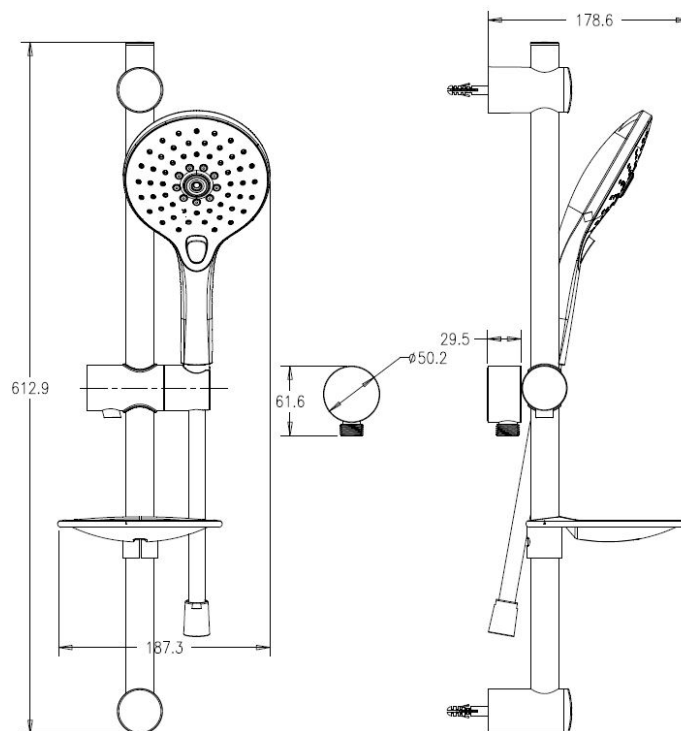

Posh Domaine Single Rail Shower 3 Functions with Wall Water Inlet Chrome (4 Star)

2213359

SPECIFICATIONS

Recommended Use	Residential;Commercial
Colour Finish	Polished Chrome
Primary Material	Brass
Recommended Pressure Range	150 - 500 kPa as per AS3500
Max Continuous Working Temperature (deg C)	60
Min Continuous Working Temperature (deg C)	5
Hot Water Unit Suitability	Storage Tank;Continuous Flow

WARRANTY

Residential & Commercial Use (Years)	25
Spare Parts & Labour (Years)	1

Please refer to Posh Warranty Page for full Terms and Conditions

Dimensions are nominal measurements only.

CLEANING RECOMMENDATIONS:

We recommend the use of soapy water or approved cleaners. This product should not be cleaned with abrasive materials. Damage caused by any improper treatment is not covered by the product warranty. Refer to Warranty Conditions

Disclaimer: Products in this specification manual must by regulation be installed by licensed and registered trade people. The manufacturer/distributor reserves the right to vary specifications or delete models from their range without prior notification. Dimensions are nominal measurements only. Dimensions and set-outs listed are correct at time of publication however the manufacturer/distributor takes no responsibility for printing errors.

Published 01/04/2026

To see the complete Posh range go to
www.reece.com.au