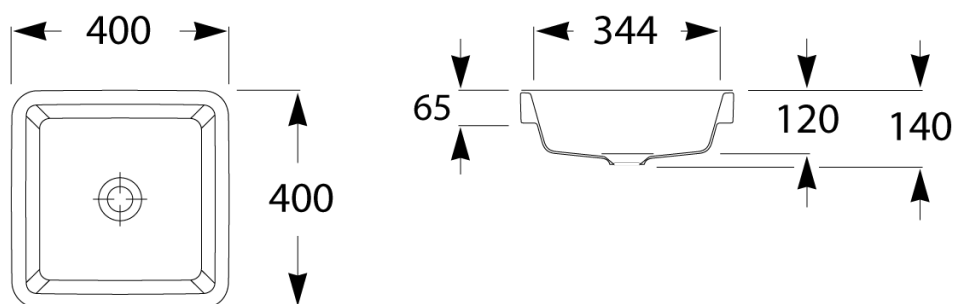

Roca The Gap Semi Inset Basin 400mm x 400mm No Taphole White

9506763

SPECIFICATIONS

Recommended Use	Residential;Commercial
Primary Material	Vitreous China
Colour Finish	White
Bowl Capacity (L)	10.6
Weight (kg)	8.4
Taphole Configuration	None
Overflow Included	No
Plug & Waste Included	No

WARRANTY

Residential & Commercial Use (Years)	25
Spare Parts & Labour (Years)	1

Please refer to Roca Warranty page for full Terms and Conditions

Dimensions are nominal measurements only.

CLEANING RECOMMENDATIONS:

We recommend the use of soapy water or approved cleaners. This product should not be cleaned with abrasive materials. Damage caused by any improper treatment is not covered by the product warranty. Refer to Warranty Conditions

Disclaimer: Products in this specification manual must by regulation be installed by licensed and registered trade people. The manufacturer/distributor reserves the right to vary specifications or delete models from their range without prior notification. Dimensions are nominal measurements only. Dimensions and set-outs listed are correct at time of publication however the manufacturer/distributor takes no responsibility for printing errors.

Published 18/05/2026

To see the complete Roca range go to
www.reece.com.au