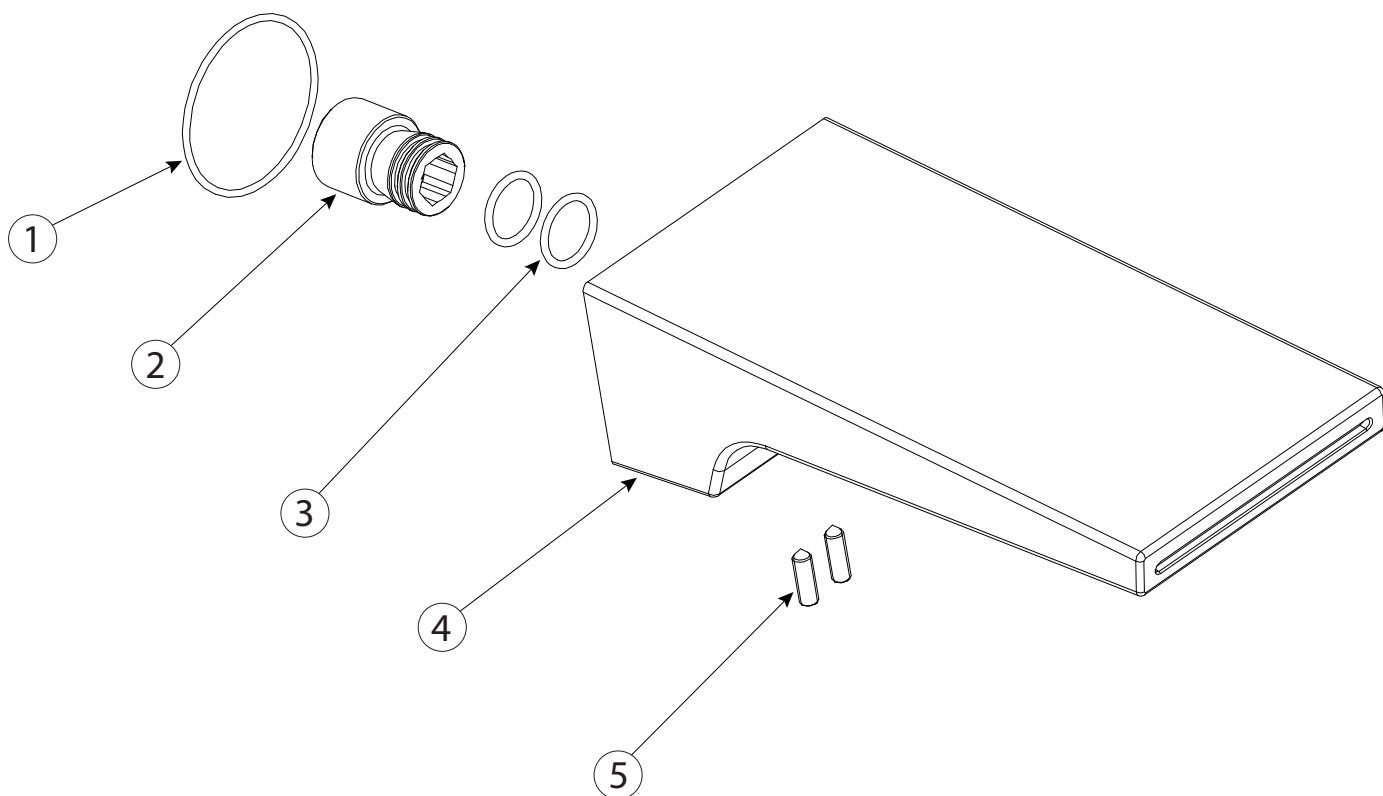

## Milli Edge MK2 Waterfall Bath Outlet Chrome

Number	Part
1	O-Ring
2	Water Inlet Adaptor
3	O-Ring
4	Bath Outlet Body
5	Grub Screw