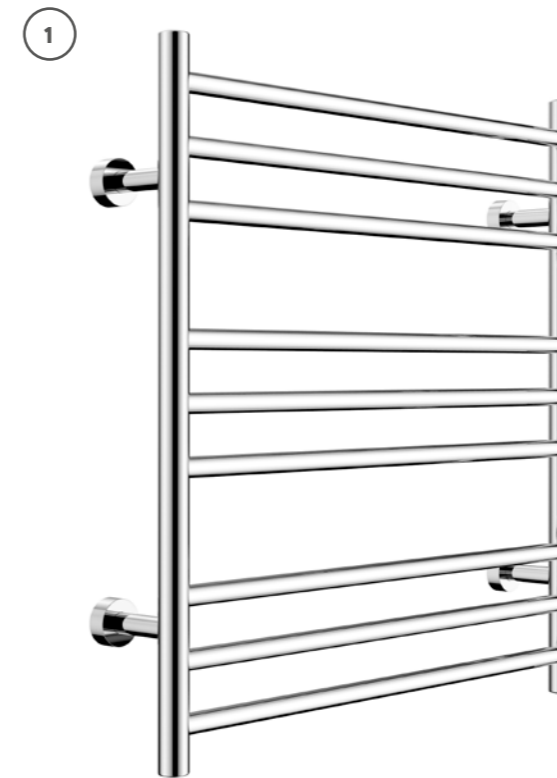

Accessories

— 1 ●
Domaine Heated Towel Rail

Available sizes:
750mm h x 700mm w
600mm h x 750mm w
1100mm h x 650mm w
750mm h x 500mm w

Projection: 112mm

Made from Stainless Steel (Grade 304)

Polished stainless steel finish

Plug in or hardwired

Can be installed with or without dress ring