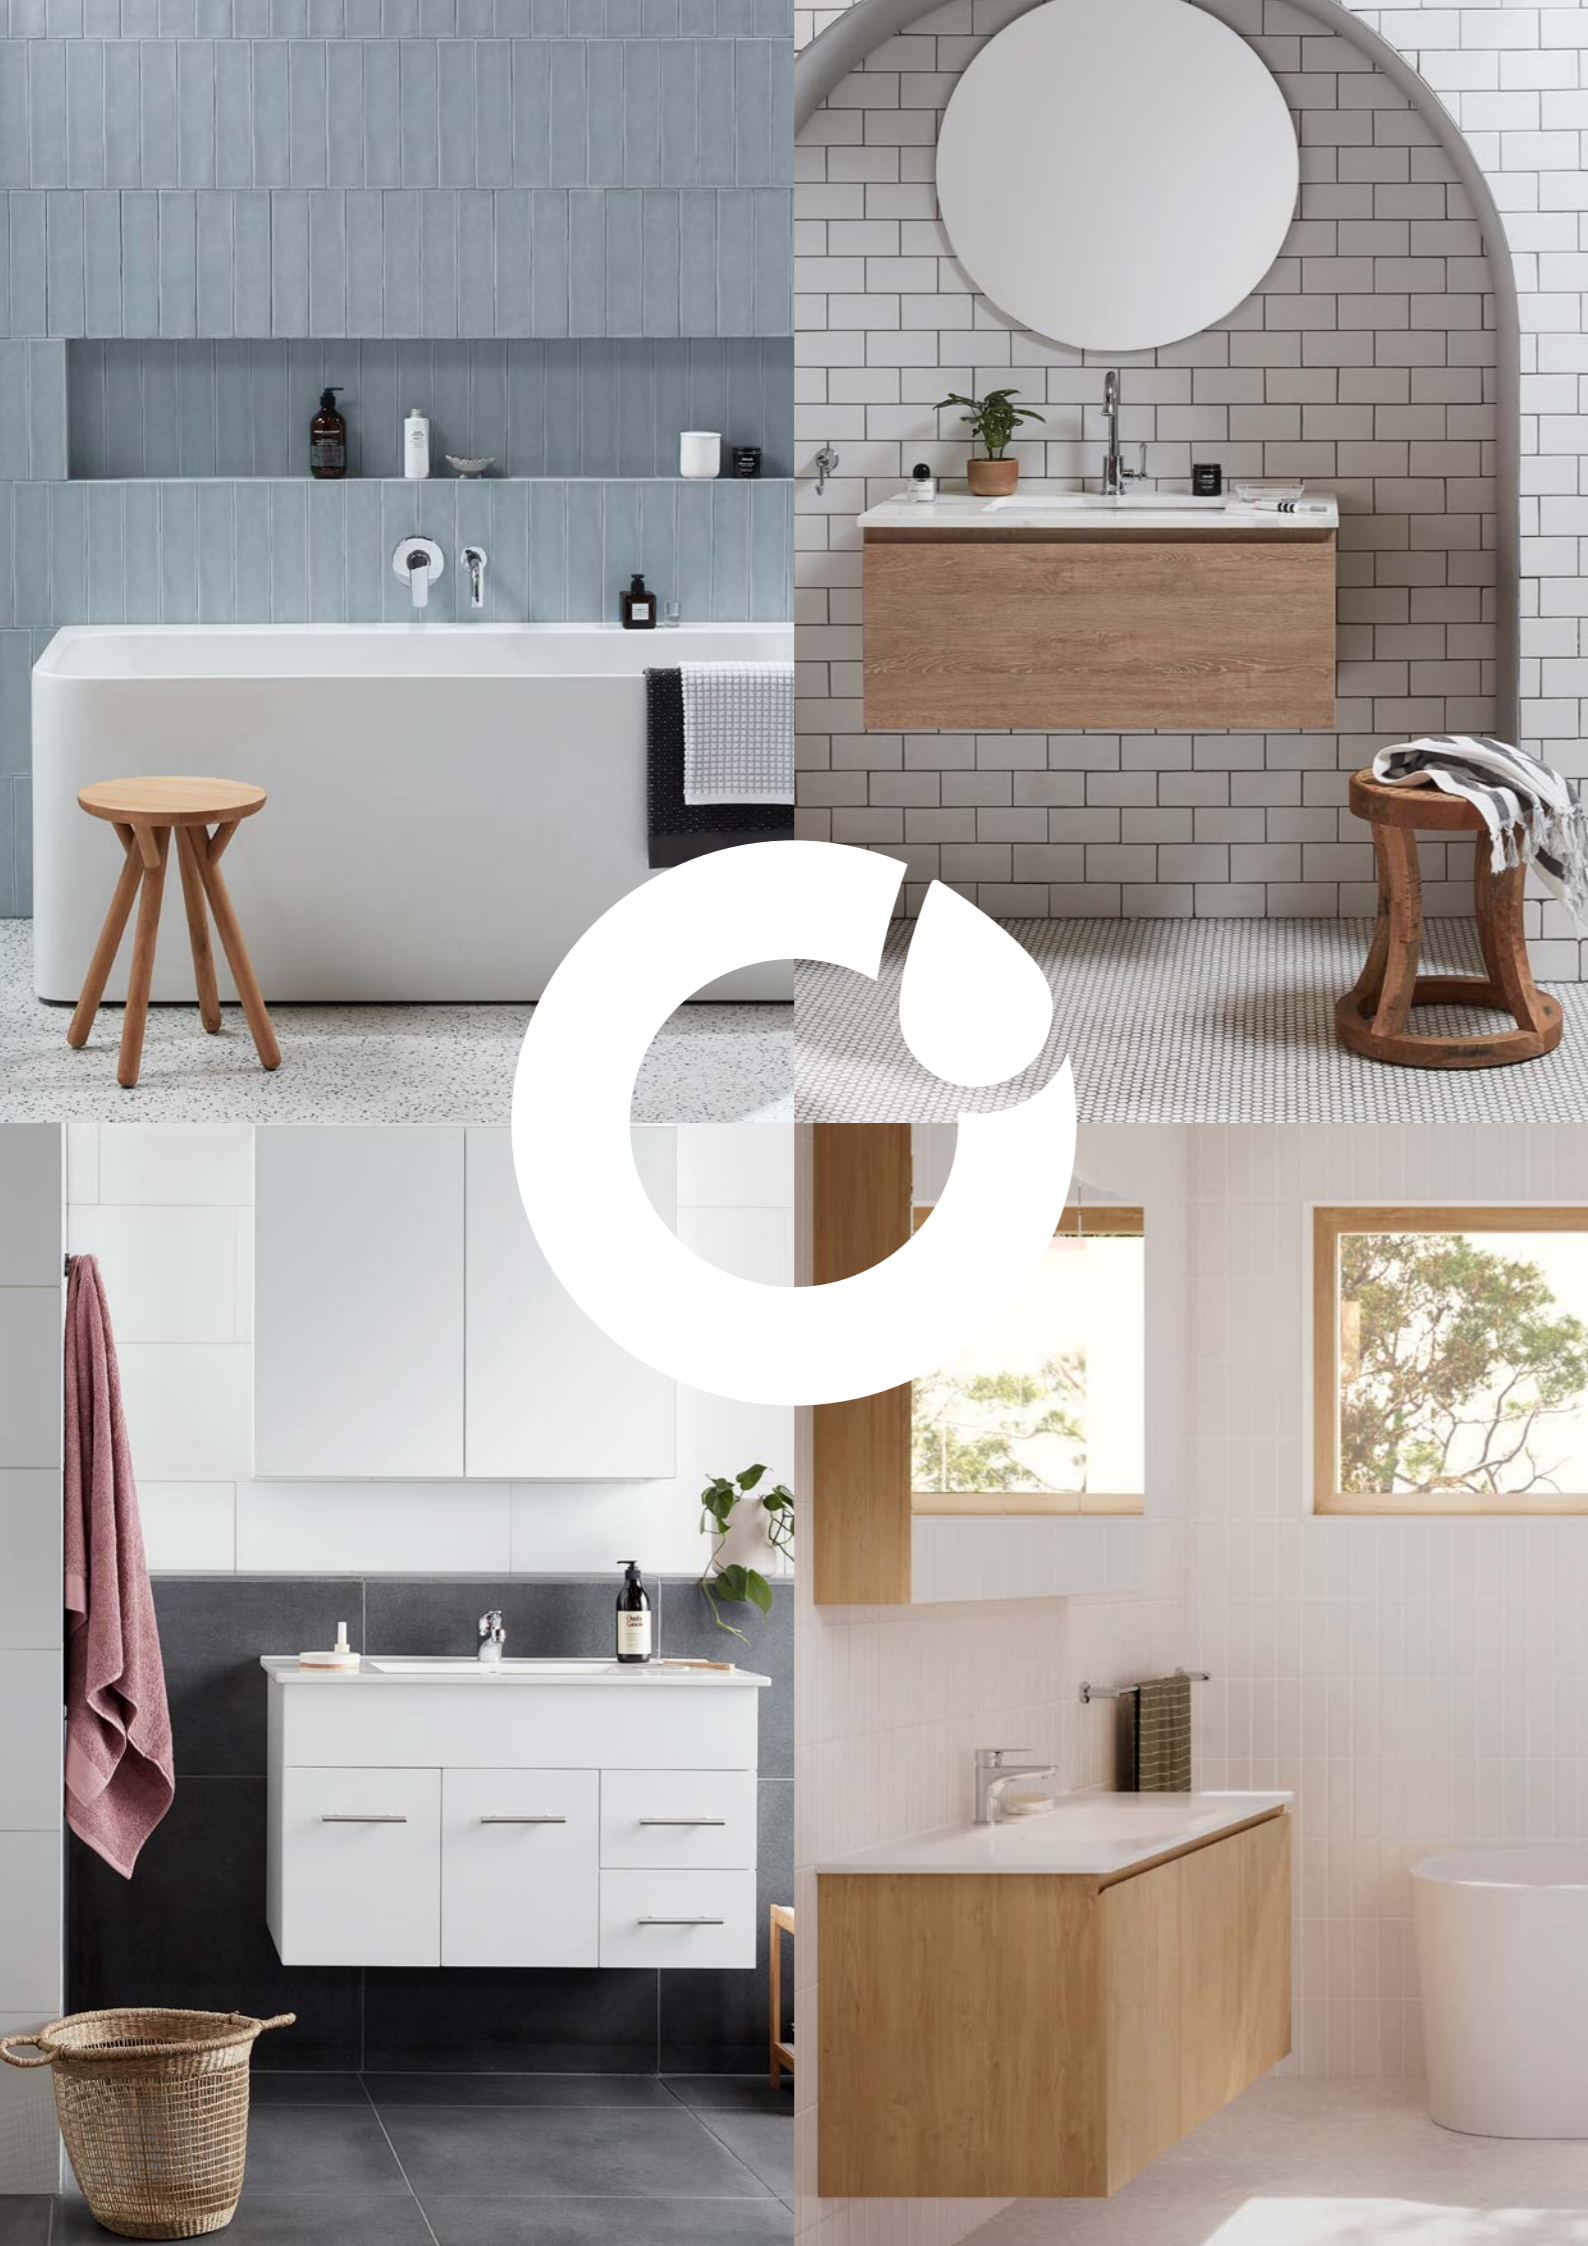

# Contents

**6 — 11**  
**Domaine**

**12 — 21**  
**Solus**

**22 — 27**  
**Bristol**

**Domaine Twin Rail Shower**

Revitalise yourself with the overhead shower or use the hand held shower on dog wash days.