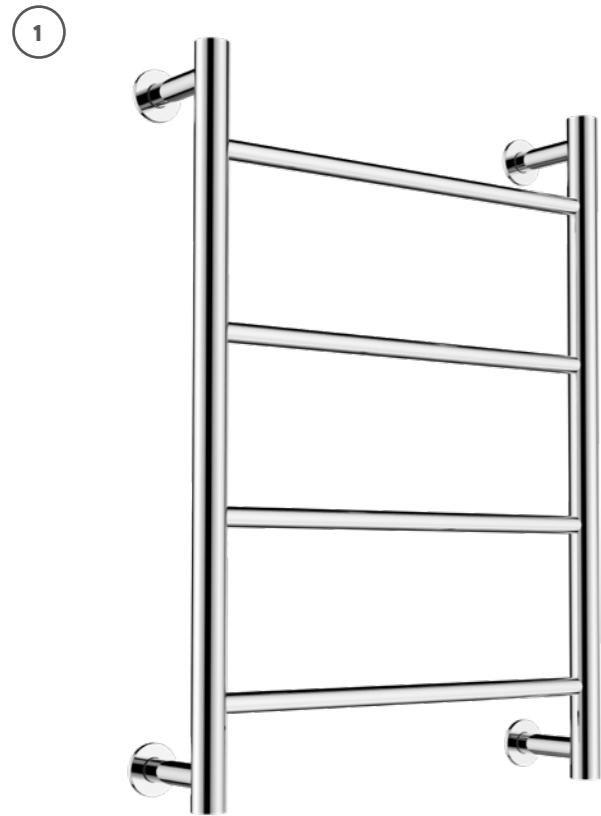

Accessories

— 1 ●●●
Solus MK2 Heated Towel Rail

Available sizes:
700mm h x 500mm w
700mm h x 700mm w

Projection: 112mm

Made from Stainless Steel (Grade 304)

Suitable for plug in or hardwired installation

Can be installed with or without dress ring

— 2 ●●●●
Solus MK2 Single Towel Rail

Width: 750mm

Projection: 78mm

— 3 ●●●●
Solus MK2 Double Towel Rail

Width: 750mm

Projection: 124mm

— 4 ●●●
Solus MK2 Towel Rack

Width: 596mm

Projection: 212mm

— 5 ●●●●
Solus MK2 Toilet Roll Holder

— 6 ●●●●
Solus MK2 Guest Towel Ring

— 7 ●●●●
Solus MK2 Robe Hook

— 8 ●●●●
Solus MK2 Soap Dish

— 9 ●●●●
Solus MK2 Toilet Brush and Glass Holder

— 10 ●●●●
Solus MK2 Glass Shelf

Width: 530mm

Projection: 55mm