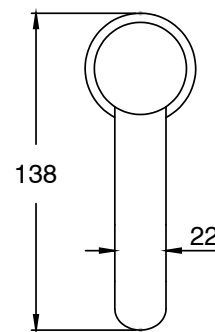

SUSSEX

Sussex Pure Basin Mixer Curved Spout PVD Matte Black (5 Star) Lead Free

46933

SPECIFICATIONS	
Recommended Use	Residential;Commercial
Colour Finish	Matte Black
Primary Material	Lead Free Brass
Recommended Pressure Range	150 - 500 kPa as per AS3500
Max Continuous Working Temperature (deg C)	65
Min Continuous Working Temperature (deg C)	1
WARRANTY	
Residential Use (Years)	40
Commercial Use (Years)	10
<i>Please refer to Sussex Warranty page for full Terms and Conditions</i>	

Disclaimer: Products in this specification manual must by regulation be installed by licensed and registered trade people. The manufacturer/distributor reserves the right to vary specifications or delete models from their range without prior notification. Dimensions are nominal measurements only. Dimensions and set-outs listed are correct at time of publication however the manufacturer/distributor takes no responsibility for printing errors.