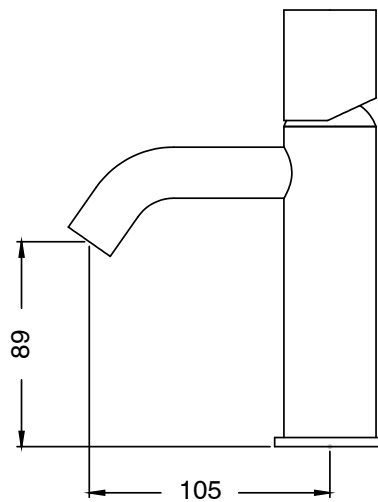

SUSSEX

Sussex Pure Basin Mixer Curved Spout PVD Matte Black (5 Star) Lead Free

46933

SPECIFICATIONS	
Recommended Use	Residential;Commercial
Colour Finish	Matte Black
Primary Material	Lead Free Brass
Recommended Pressure Range	150 - 500 kPa as per AS3500
Max Continuous Working Temperature (deg C)	65
Min Continuous Working Temperature (deg C)	1
WARRANTY	
Residential Use (Years)	40
Commercial Use (Years)	10
<i>Please refer to Sussex Warranty page for full Terms and Conditions</i>	