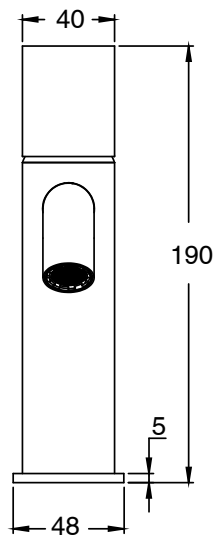

SUSSEX

Sussex Pure Basin Mixer Curved Spout PVD Matte Black (5 Star) Lead Free

46933

SPECIFICATIONS	
Recommended Use	Residential;Commercial
Colour Finish	Matte Black
Primary Material	Lead Free Brass
Recommended Pressure Range	150 - 500 kPa as per AS3500
Max Continuous Working Temperature (deg C)	65
Min Continuous Working Temperature (deg C)	1
WARRANTY	
Residential Use (Years)	40
Commercial Use (Years)	10
<i>Please refer to Sussex Warranty page for full Terms and Conditions</i>	

Disclaimer: Products in this specification manual must by regulation be installed by licensed and registered trade people. The manufacturer/distributor reserves the right to vary specifications or delete models from their range without prior notification. Dimensions are nominal measurements only. Dimensions and set-outs listed are correct at time of publication however the manufacturer/distributor takes no responsibility for printing errors.