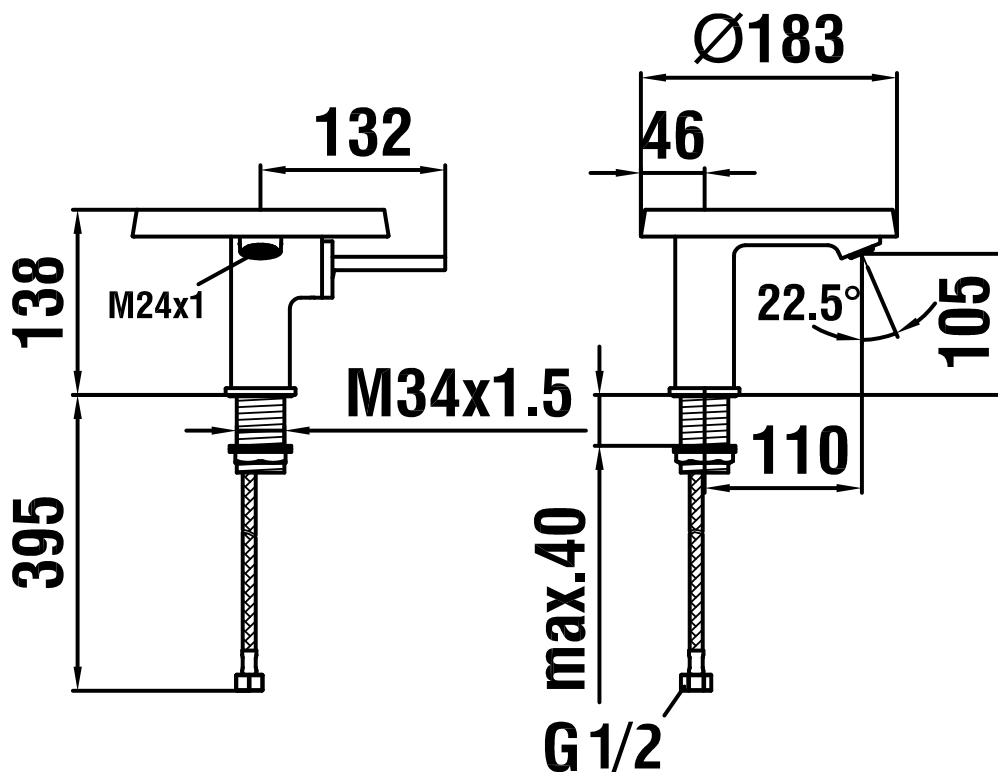

LAUFEN

LAUFEN Kartell Disc Basin Mixer Tap Chrome (4 Star)

9505529

SPECIFICATIONS

Recommended Use	Residential;Commercial
Colour Finish	Polished Chrome
Primary Material	Polycarbonate
Recommended Pressure Range	150 - 500 kPa as per AS3500
Max Continuous Working Temperature (deg C)	80
Min Continuous Working Temperature (deg C)	1

WARRANTY

Residential & Commercial Use (Years)	25
Spare Parts & Labour (Years)	1

Please refer to LAUFEN Warranty page for full Terms and Conditions

Dimensions are nominal measurements only.

CLEANING RECOMMENDATIONS:

We recommend the use of soapy water or approved cleaners. This product should not be cleaned with abrasive materials. Damage caused by any improper treatment is not covered by the product warranty. Refer to Warranty Conditions

Disclaimer: Products in this specification manual must by regulation be installed by licensed and registered trade people. The manufacturer/distributor reserves the right to vary specifications or delete models from their range without prior notification. Dimensions are nominal measurements only. Dimensions and set-outs listed are correct at time of publication however the manufacturer/distributor takes no responsibility for printing errors.

Published 01/04/2026

To see the complete LAUFEN range go to www.reece.com.au