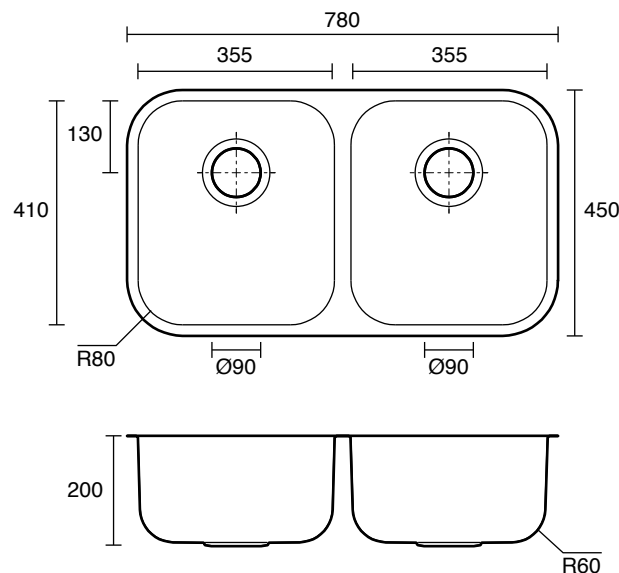

Dimensions are nominal measurements only.

CLEANING RECOMMENDATIONS:

We recommend the use of soapy water or approved cleaners. This product should not be cleaned with abrasive materials. Damage caused by any improper treatment is not covered by the product warranty. Refer to Warranty Conditions

Disclaimer: Products in this specification manual must by regulation be installed by licensed and registered trade people. The manufacturer/distributor reserves the right to vary specifications or delete models from their range without prior notification. Dimensions are nominal measurements only. Dimensions and set-outs listed are correct at time of publication however the manufacturer/distributor takes no responsibility for printing errors.

Published 01/04/2026

To see the complete Posh range go to www.reece.com.au