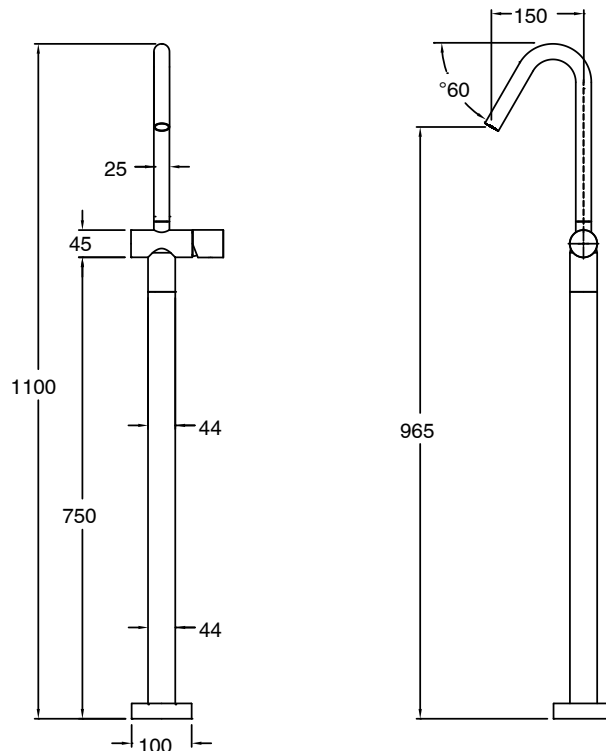

SUSSEX

Sussex Pure Floor Mounted Bath Mixer Tap Trimset PVD Brushed Gold

9510940

SPECIFICATIONS

Recommended Use	Residential;Commercial
Colour Finish	Brushed Gold
Primary Material	DR Brass
Recommended Pressure Range	150 - 500 kPa as per AS3500
Max Continuous Working Temperature (deg C)	65
Min Continuous Working Temperature (deg C)	1

WARRANTY

Residential Use (Years)	40
Commercial Use (Years)	10

Please refer to Sussex Warranty page for full Terms and Conditions

Dimensions are nominal measurements only.

CLEANING RECOMMENDATIONS:

We recommend the use of soapy water or approved cleaners. This product should not be cleaned with abrasive materials. Damage caused by any improper treatment is not covered by the product warranty. Refer to Warranty Conditions

Disclaimer: Products in this specification manual must by regulation be installed by licensed and registered trade people. The manufacturer/distributor reserves the right to vary specifications or delete models from their range without prior notification. Dimensions are nominal measurements only. Dimensions and set-outs listed are correct at time of publication however the manufacturer/distributor takes no responsibility for printing errors.

Published 21/04/2026

To see the complete Sussex range go to www.reece.com.au