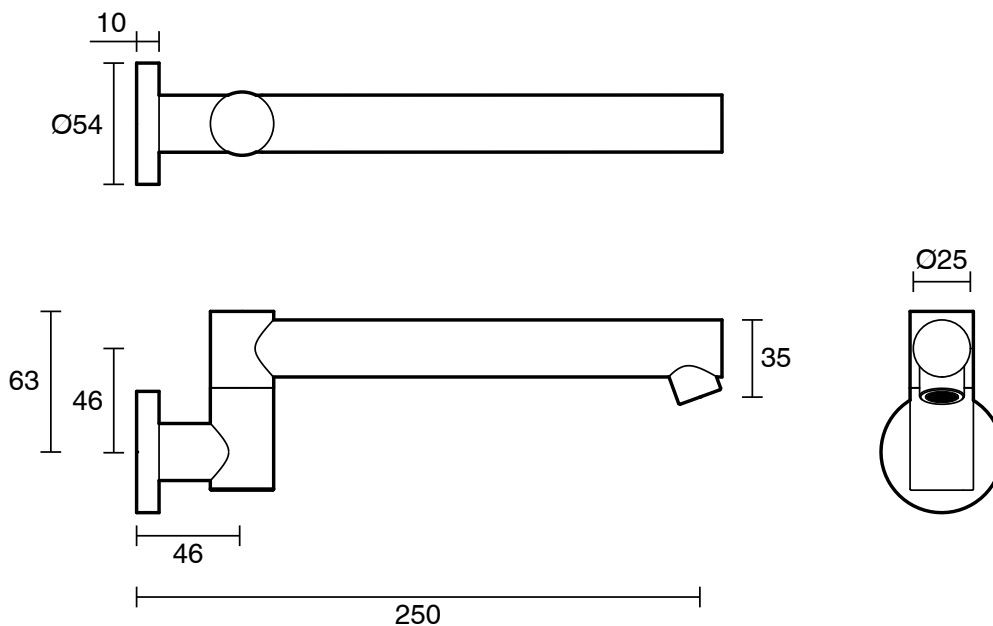

SUSSEX

Sussex Scala Bath Outlet Swivel Straight 250mm Chrome

2285656

SPECIFICATIONS

Recommended Use	Residential;Commercial
Colour Finish	Polished Chrome
Primary Material	Brass
Recommended Pressure Range	150 - 500 kPa as per AS3500
Max Continuous Working Temperature (deg C)	65
Min Continuous Working Temperature (deg C)	1

WARRANTY

Residential Use (Years)	40
Commercial Use (Years)	10

Please refer to Sussex Warranty page for full Terms and Conditions

Dimensions are nominal measurements only.

CLEANING RECOMMENDATIONS:

We recommend the use of soapy water or approved cleaners. This product should not be cleaned with abrasive materials. Damage caused by any improper treatment is not covered by the product warranty. Refer to Warranty Conditions

Disclaimer: Products in this specification manual must by regulation be installed by licensed and registered trade people. The manufacturer/distributor reserves the right to vary specifications or delete models from their range without prior notification. Dimensions are nominal measurements only. Dimensions and set-outs listed are correct at time of publication however the manufacturer/distributor takes no responsibility for printing errors.

Published 17/04/2026

To see the complete Sussex range go to www.reece.com.au