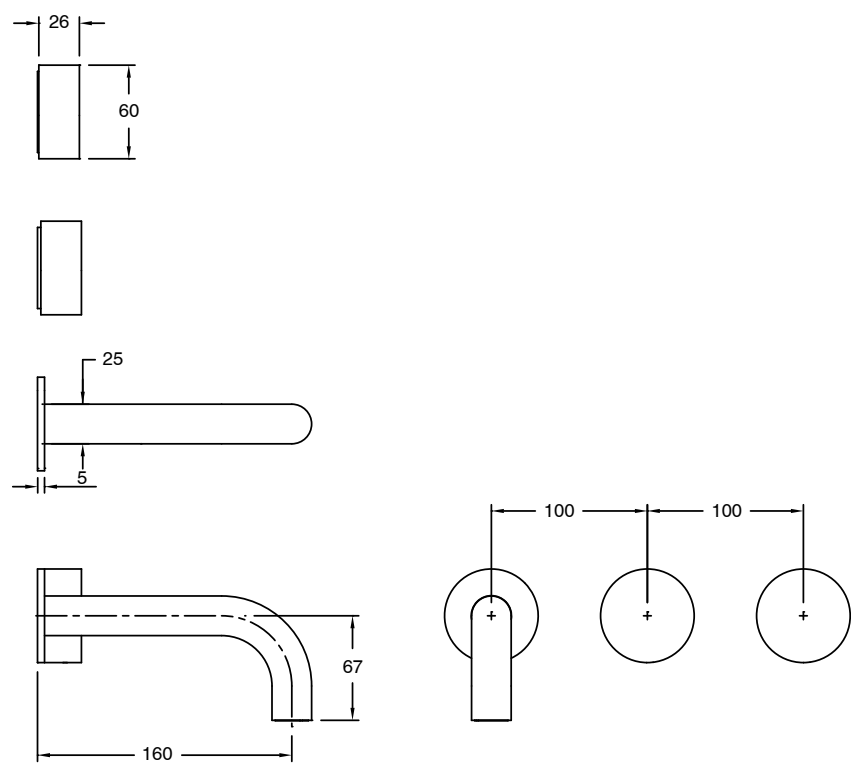

SUSSEX

**Sussex Pure Wall Basin Hostess System 160mm with Cirque Textured Handles
PVD Brushed Bronze (3 Star) Lead Free
50764**

SPECIFICATIONS

Recommended Use	Residential;Commercial
Colour Finish	Brushed Bronze
Primary Material	Lead Free Brass
Recommended Pressure Range	150 - 500 kPa as per AS3500
Max Continuous Working Temperature (deg C)	65
Min Continuous Working Temperature (deg C)	1

WARRANTY

Residential Use (Years)	40
Commercial Use (Years)	10

Please refer to Sussex Warranty page for full Terms and Conditions

Dimensions are nominal measurements only.

CLEANING RECOMMENDATIONS:

We recommend the use of soapy water or approved cleaners. This product should not be cleaned with abrasive materials. Damage caused by any improper treatment is not covered by the product warranty. Refer to Warranty Conditions

Disclaimer: Products in this specification manual must by regulation be installed by licensed and registered trade people. The manufacturer/distributor reserves the right to vary specifications or delete models from their range without prior notification. Dimensions are nominal measurements only. Dimensions and set-outs listed are correct at time of publication however the manufacturer/distributor takes no responsibility for printing errors.
Published 07/05/2026

To see the complete Sussex range go to www.reece.com.au