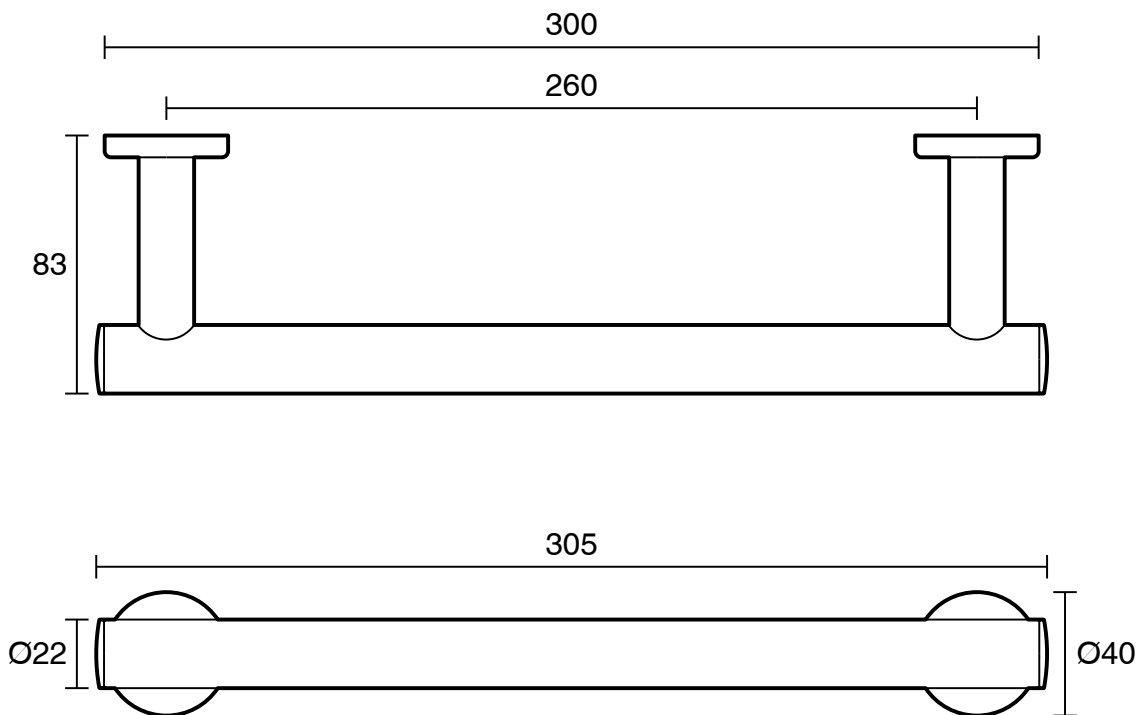

mizu

Mizu Drift Single Towel Rail 300mm Brushed Brass

9512441

SPECIFICATIONS

Recommended Use	Residential;Commercial
Colour Finish	Brushed Brass
Primary Material	DR Brass

WARRANTY

Residential & Commercial Use (Years)	25
Spare Parts & Labour (Years)	1

Please refer to Mizu Warranty page for full Terms and Conditions

Dimensions are nominal measurements only.

CLEANING RECOMMENDATIONS:

We recommend the use of soapy water or approved cleaners. This product should not be cleaned with abrasive materials. Damage caused by any improper treatment is not covered by the product warranty. Refer to Warranty Conditions

Disclaimer: Products in this specification manual must by regulation be installed by licensed and registered trade people. The manufacturer/distributor reserves the right to vary specifications or delete models from their range without prior notification. Dimensions are nominal measurements only. Dimensions and set-outs listed are correct at time of publication however the manufacturer/distributor takes no responsibility for printing errors.

Published 01/04/2026

To see the complete Mizu range go to www.reece.com.au