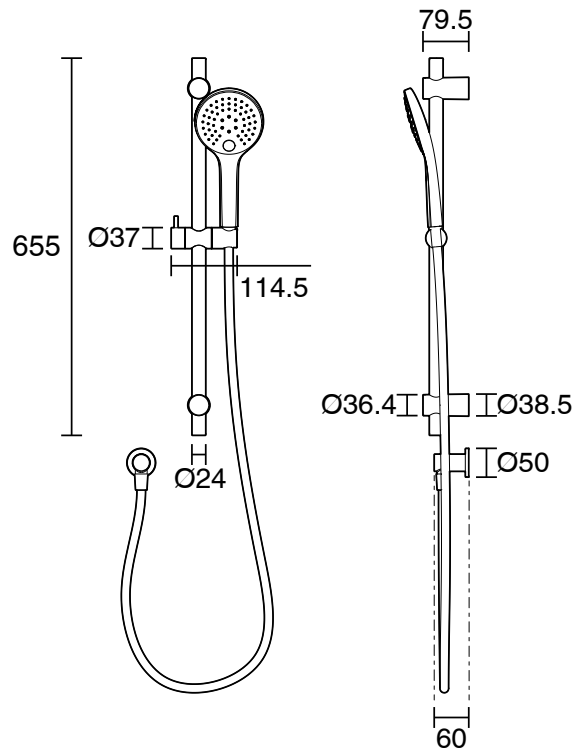

mizu

Mizu Drift Single Rail Shower with Wall Water Inlet Brushed Bronze (5 Star)

2269238

SPECIFICATIONS

Recommended Use	Residential;Commercial
Colour Finish	Brushed Bronze
Primary Material	ABS
Recommended Pressure Range	150 - 500 kPa as per AS3500
Max Continuous Working Temperature (deg C)	60
Min Continuous Working Temperature (deg C)	5

WARRANTY

Residential & Commercial Use (Years)	25
Spare Parts & Labour (Years)	1

Please refer to Mizu Warranty page for full Terms and Conditions

Dimensions are nominal measurements only.

CLEANING RECOMMENDATIONS:

We recommend the use of soapy water or approved cleaners. This product should not be cleaned with abrasive materials. Damage caused by any improper treatment is not covered by the product warranty. Refer to Warranty Conditions

Disclaimer: Products in this specification manual must by regulation be installed by licensed and registered trade people. The manufacturer/distributor reserves the right to vary specifications or delete models from their range without prior notification. Dimensions are nominal measurements only. Dimensions and set-outs listed are correct at time of publication however the manufacturer/distributor takes no responsibility for printing errors.

Published 01/04/2026

To see the complete Mizu range go to www.reece.com.au