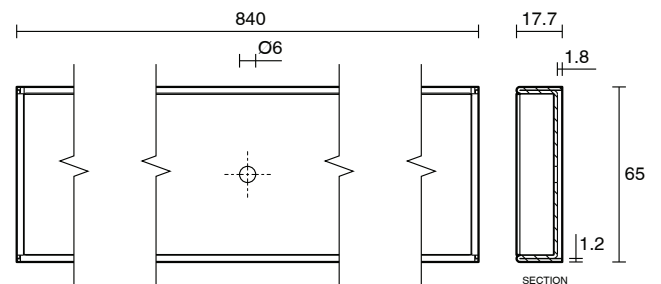

Posh Solus Tile Over Shower Tray with 1140mm Long Rear Stainless Steel Tile Insert Channel Suits Tiles 9mm and up (For 3 Wall / Alcove Install) 900mm x 1200mm

9512262

SPECIFICATIONS

Recommended Use	Residential;Commercial
Shower Base Colour	Grey
Shower Base Material	SMC
Shower Grate Material	Stainless Steel (316 Grade)
Waste Position	Centre Rear
Shower Base Waste Size	50 mm
Weight of Shower Base	22 kg
Usage	Alcove Install

WARRANTY

Residential & Commercial Use (Years)	7
Spare Parts & Labour (Years)	1

Please refer to Posh Warranty Page for full Terms and Conditions

Dimensions are nominal measurements only.

CLEANING RECOMMENDATIONS:

We recommend the use of soapy water or approved cleaners. This product should not be cleaned with abrasive materials. Damage caused by any improper treatment is not covered by the product warranty. Refer to Warranty Conditions

Disclaimer: Products in this specification manual must by regulation be installed by licensed and registered trade people. The manufacturer/distributor reserves the right to vary specifications or delete models from their range without prior notification. Dimensions are nominal measurements only. Dimensions and set-outs listed are correct at time of publication however the manufacturer/distributor takes no responsibility for printing errors.

Published 01/04/2026

To see the complete Posh range go to
www.reece.com.au