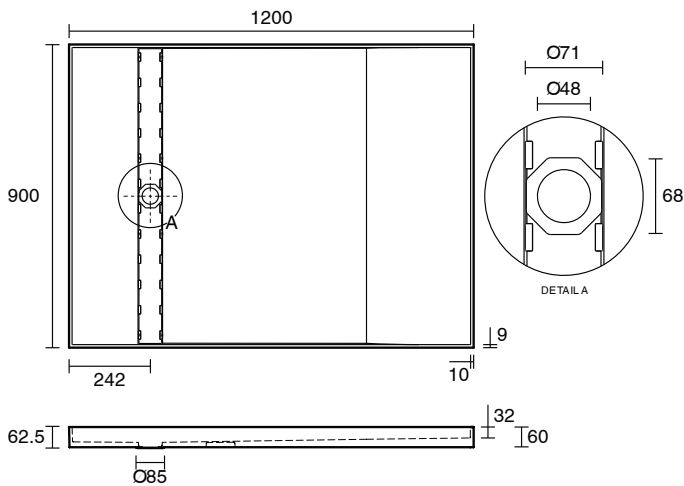

Posh Solus Tile Over Shower Tray with 1140mm Long Rear Stainless Steel Tile Insert Channel Suits Tiles 9mm and up (For 3 Wall / Alcove Install) 900mm x 1200mm

9512262

SPECIFICATIONS

Recommended Use	Residential;Commercial
Shower Base Colour	Grey
Shower Base Material	SMC
Shower Grate Material	Stainless Steel (316 Grade)
Waste Position	Centre Rear
Shower Base Waste Size	50 mm
Weight of Shower Base	22 kg
Usage	Alcove Install

WARRANTY

Residential & Commercial Use (Years)	7
Spare Parts & Labour (Years)	1

Please refer to Posh Warranty Page for full Terms and Conditions

Dimensions are nominal measurements only.

CLEANING RECOMMENDATIONS:

We recommend the use of soapy water or approved cleaners. This product should not be cleaned with abrasive materials. Damage caused by any improper treatment is not covered by the product warranty. Refer to Warranty Conditions

Disclaimer: Products in this specification manual must by regulation be installed by licensed and registered trade people. The manufacturer/distributor reserves the right to vary specifications or delete models from their range without prior notification. Dimensions are nominal measurements only. Dimensions and set-outs listed are correct at time of publication however the manufacturer/distributor takes no responsibility for printing errors.

Published 01/04/2026

To see the complete Posh range go to
www.reece.com.au