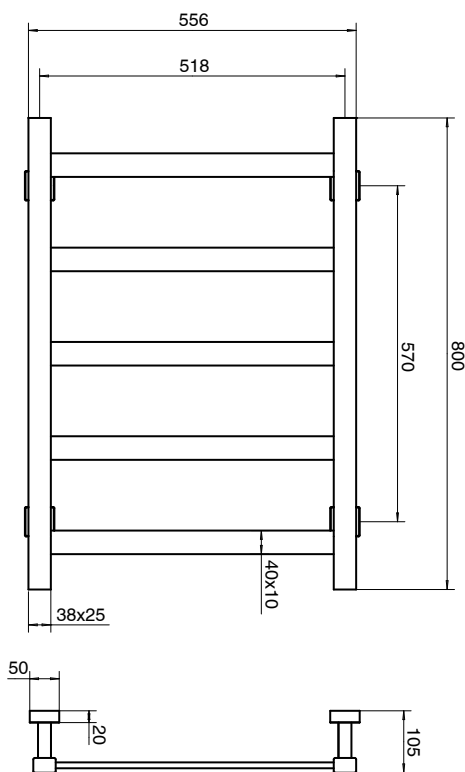

mizu

Mizu Bloc MK2 550 x 800mm Heated Towel Rail Only (Less Transformer) Matte Black

9511188

SPECIFICATIONS

Recommended Use	Residential;Commercial
Colour Finish	Matte Black
Primary Material	Stainless Steel 304
Mounting	Wall
Electrical Connection Type	Hardwired
Heating Method	Dry Element
Power Supply (V)	24V AC
IP Rating	IP45

WARRANTY

Residential & Commercial Use (Years)	10
Spare Parts & Labour (Years)	1

Please refer to Mizu Warranty page for full Terms and Conditions

Dimensions are nominal measurements only.

CLEANING RECOMMENDATIONS:

We recommend the use of soapy water or approved cleaners. This product should not be cleaned with abrasive materials. Damage caused by any improper treatment is not covered by the product warranty. Refer to Warranty Conditions

Disclaimer: Products in this specification manual must by regulation be installed by licensed and registered trade people. The manufacturer/distributor reserves the right to vary specifications or delete models from their range without prior notification. Dimensions are nominal measurements only. Dimensions and set-outs listed are correct at time of publication however the manufacturer/distributor takes no responsibility for printing errors.

Published 01/04/2026

To see the complete Mizu range go to www.reece.com.au