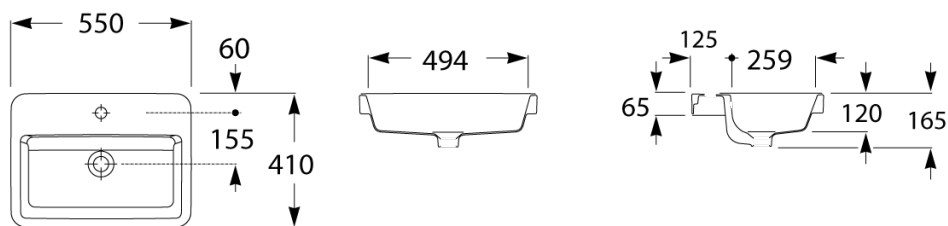

Roca The Gap Semi Inset Basin 550mm x 410mm 1 Taphole White

9506765

SPECIFICATIONS

Recommended Use	Residential;Commercial
Primary Material	Vitreous China
Colour Finish	White
Bowl Capacity (L)	6.4
Weight (kg)	12.5
Taphole Configuration	One
Overflow Included	Yes
Plug & Waste Included	No

WARRANTY

Residential & Commercial Use (Years)	25
Spare Parts & Labour (Years)	1

Please refer to Roca Warranty page for full Terms and Conditions

Dimensions are nominal measurements only.

CLEANING RECOMMENDATIONS:

We recommend the use of soapy water or approved cleaners. This product should not be cleaned with abrasive materials. Damage caused by any improper treatment is not covered by the product warranty. Refer to Warranty Conditions

Disclaimer: Products in this specification manual must by regulation be installed by licensed and registered trade people. The manufacturer/distributor reserves the right to vary specifications or delete models from their range without prior notification. Dimensions are nominal measurements only. Dimensions and set-outs listed are correct at time of publication however the manufacturer/distributor takes no responsibility for printing errors.

Published 18/05/2026

To see the complete Roca range go to
www.reece.com.au