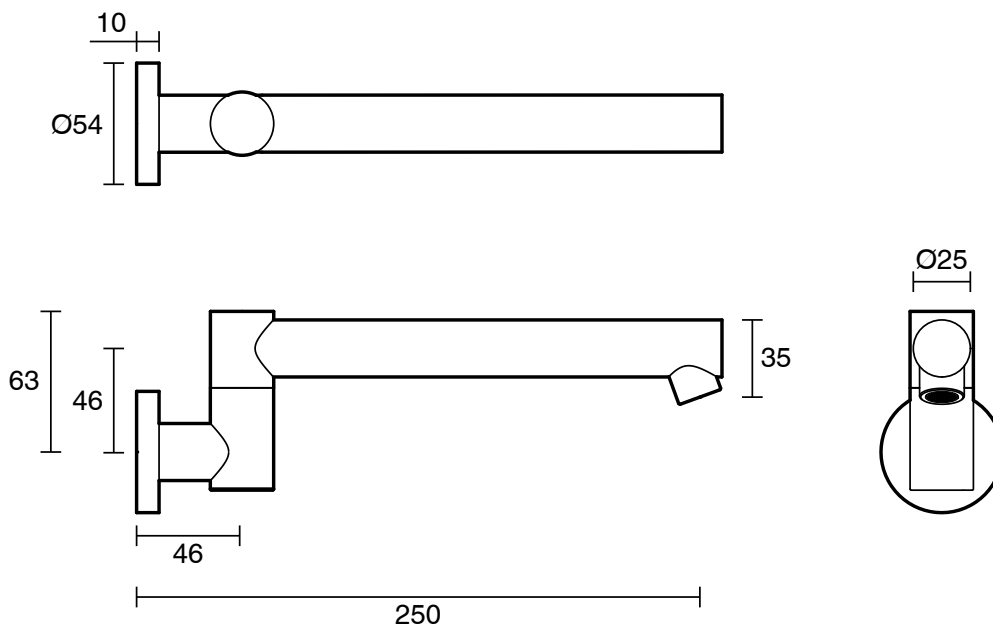

SUSSEX

Sussex Scala Bath Outlet Swivel Straight 250mm PVD Brushed Platinum Gold Lead Free

51481

SPECIFICATIONS	
Recommended Use	Residential;Commercial
Colour Finish	Brushed Platinum Gold
Primary Material	Lead Free Brass
Recommended Pressure Range	150 - 500 kPa as per AS3500
Max Continuous Working Temperature (deg C)	65
Min Continuous Working Temperature (deg C)	1
WARRANTY	
Residential Use (Years)	40
Commercial Use (Years)	10
<i>Please refer to Sussex Warranty page for full Terms and Conditions</i>	

Disclaimer: Products in this specification manual must by regulation be installed by licensed and registered trade people. The manufacturer/distributor reserves the right to vary specifications or delete models from their range without prior notification. Dimensions are nominal measurements only. Dimensions and set-outs listed are correct at time of publication however the manufacturer/distributor takes no responsibility for printing errors.