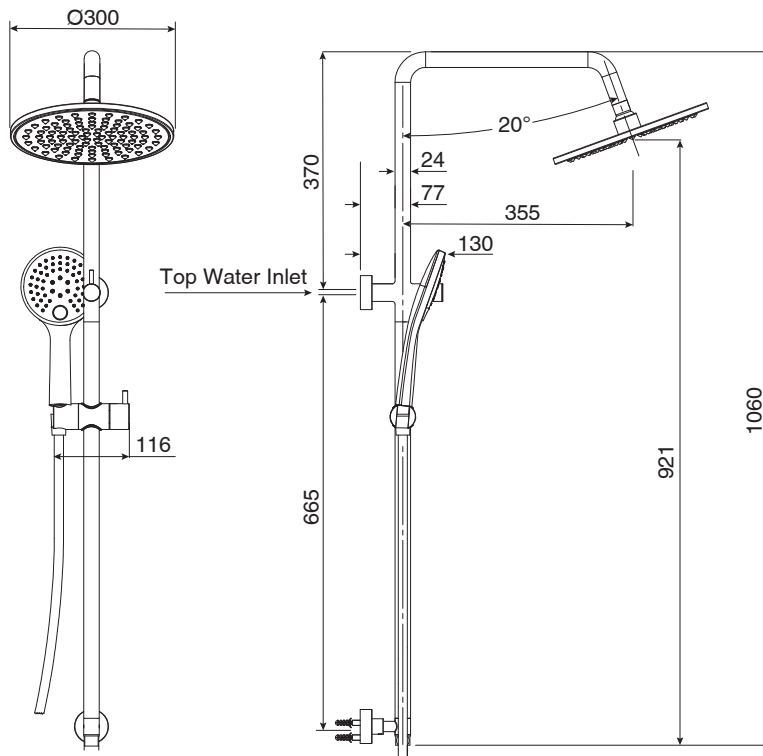

mizu

Mizu Drift Twin Rail Shower with 300mm Brass Overhead and Top Rail Water Inlet Matte Black (3 Star)

9505810

SPECIFICATIONS	
Recommended Use	Residential;Commercial
Colour Finish	Matte Black
Primary Material	DR Brass
Recommended Pressure Range	150 - 500 kPa as per AS3500
Max Continuous Working Temperature (deg C)	65
Min Continuous Working Temperature (deg C)	5
WARRANTY	
Residential & Commercial Use (Years)	25
Spare Parts & Labour (Years)	1
<i>Please refer to Mizu Warranty page for full Terms and Conditions</i>	