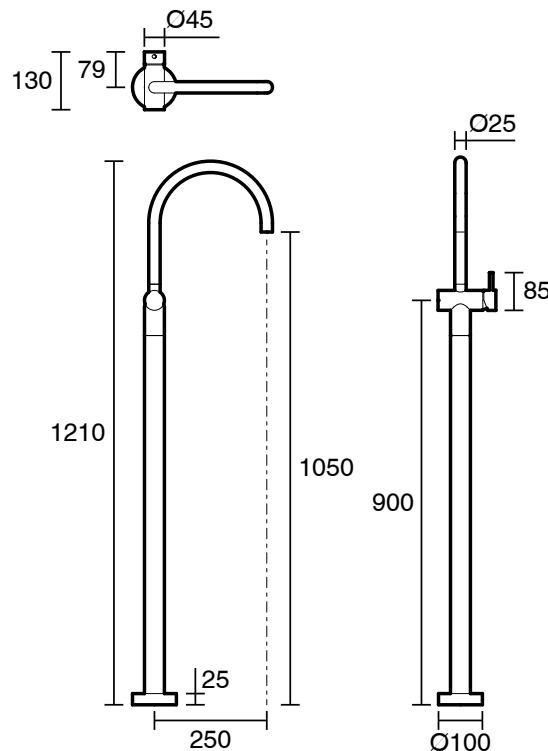

SUSSEX

Scala Floor Mounted Basin Mixer Curved Trimset PVD Brushed Platinum Gold (5 Star) Lead Free

51730

SPECIFICATIONS

Recommended Use	Residential;Commercial
Colour Finish	Brushed Platinum Gold
Primary Material	Lead Free Brass
Recommended Pressure Range	150 - 500 kPa as per AS3500
Max Continuous Working Temperature (deg C)	65
Min Continuous Working Temperature (deg C)	1

WARRANTY

Residential Use (Years)	40
Commercial Use (Years)	10

Please refer to Sussex Warranty page for full Terms and Conditions

Dimensions are nominal measurements only.

CLEANING RECOMMENDATIONS:

We recommend the use of soapy water or approved cleaners. This product should not be cleaned with abrasive materials. Damage caused by any improper treatment is not covered by the product warranty. Refer to Warranty Conditions

Disclaimer: Products in this specification manual must by regulation be installed by licensed and registered trade people. The manufacturer/distributor reserves the right to vary specifications or delete models from their range without prior notification. Dimensions are nominal measurements only. Dimensions and set-outs listed are correct at time of publication however the manufacturer/distributor takes no responsibility for printing errors.

Published 06/05/2026

To see the complete Sussex range go to www.reece.com.au