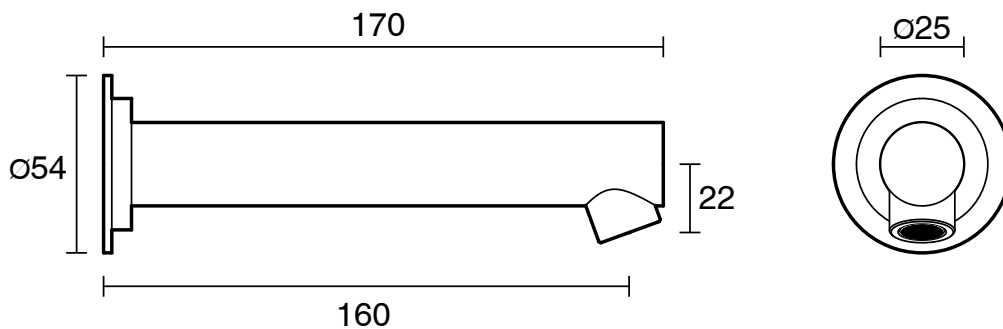

SUSSEX

Scala Wall Bath Outlet Straight 160mm PVD Brushed Platinum Gold Lead Free

51233

SPECIFICATIONS

Recommended Use	Residential;Commercial
Colour Finish	Brushed Platinum Gold
Primary Material	Lead Free Brass
Recommended Pressure Range	150 - 500 kPa as per AS3500
Max Continuous Working Temperature (deg C)	65
Min Continuous Working Temperature (deg C)	1

WARRANTY

Residential Use (Years)	40
Commercial Use (Years)	10

Please refer to Sussex Warranty page for full Terms and Conditions

Dimensions are nominal measurements only.

CLEANING RECOMMENDATIONS:

We recommend the use of soapy water or approved cleaners. This product should not be cleaned with abrasive materials. Damage caused by any improper treatment is not covered by the product warranty. Refer to Warranty Conditions

Disclaimer: Products in this specification manual must by regulation be installed by licensed and registered trade people. The manufacturer/distributor reserves the right to vary specifications or delete models from their range without prior notification. Dimensions are nominal measurements only. Dimensions and set-outs listed are correct at time of publication however the manufacturer/distributor takes no responsibility for printing errors.

Published 12/05/2026

To see the complete Sussex range go to
www.reece.com.au

WaterMark
AS/NZS 3715
WMKA20081