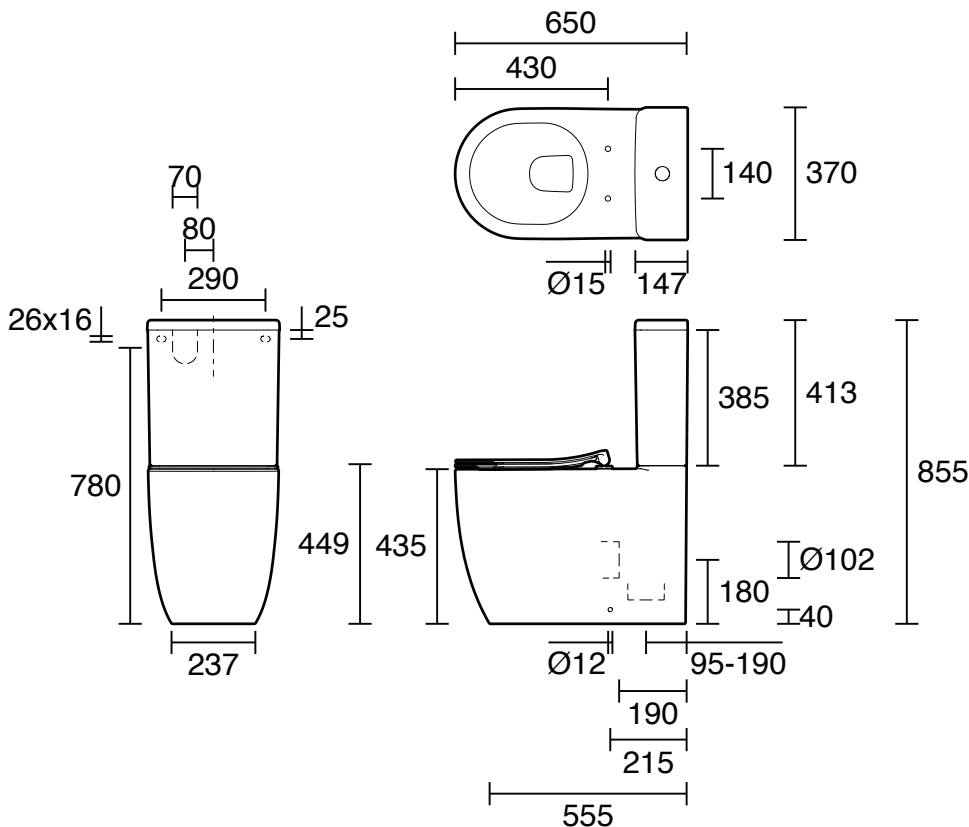

KADO

Kado Lussi Rimless Close Coupled Back to Wall Rimless Overheight Back Inlet Toilet Suite with Soft Close Quick Release Seat White (4 Star)

1832701

SPECIFICATIONS

Recommended Use	Residential;Commercial
Rim Configuration	Rimless
Water Inlet Position	Back
Outlet Type	P Trap;S Trap
Pan Material	Vitreous China
Toilet Seat Type	Soft Close;Quick Release;Thin
Toilet Seat Material	Urea

WARRANTY

Residential & Commercial Use (Years)	25
Spare Parts & Labour (Years)	1

Please refer to Kado Warranty Page for full Terms and Conditions

Dimensions are nominal measurements only.

CLEANING RECOMMENDATIONS:

We recommend the use of soapy water or approved cleaners. This product should not be cleaned with abrasive materials. Damage caused by any improper treatment is not covered by the product warranty. Refer to Warranty Conditions

Disclaimer: Products in this specification manual must by regulation be installed by licensed and registered trade people. The manufacturer/distributor reserves the right to vary specifications or delete models from their range without prior notification. Dimensions are nominal measurements only. Dimensions and set-outs listed are correct at time of publication however the manufacturer/distributor takes no responsibility for printing errors.

Published 01/04/2026

To see the complete Kado range go to www.reece.com.au