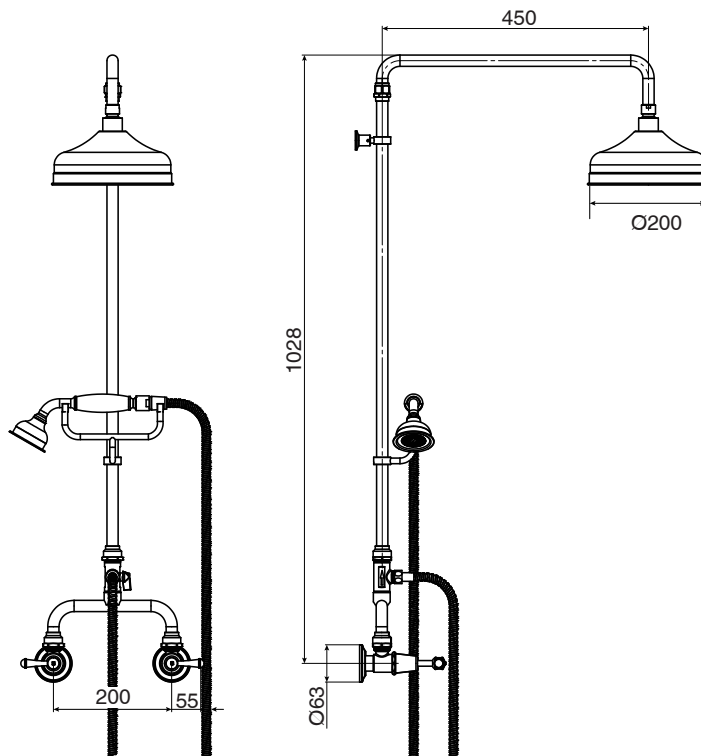

Posh Canterbury Exposed Twin Telephone Shower Set Lever Porcelain Handles Polished Brass Gold (3 Star)
9509426

SPECIFICATIONS	
Recommended Use	Residential;Commercial
Colour Finish	Brass Gold
Primary Material	DR Brass
Recommended Pressure Range	150 - 500 kPa as per AS3500
Max Continuous Working Temperature (deg C)	80
Min Continuous Working Temperature (deg C)	5
Hot Water Unit Suitability	Storage Tank;Continuous Flow
WARRANTY	
Residential & Commercial Use (Years)	25
Spare Parts & Labour (Years)	1
<i>Please refer to Posh Warranty Page for full Terms and Conditions</i>	