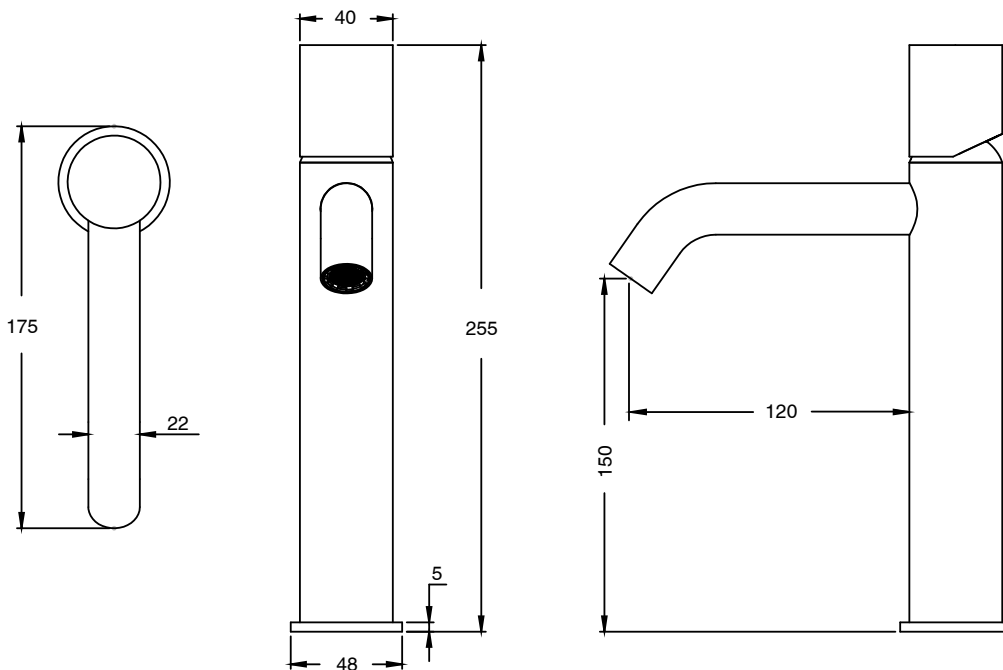

SUSSEX

**Sussex Pure Medium Height Basin Mixer Curved with Diamond Textured Handles
PVD Brushed Gold (5 Star) Lead Free
49952**

SPECIFICATIONS	
Recommended Use	Residential;Commercial
Colour Finish	Brushed Gold
Primary Material	Lead Free Brass
Recommended Pressure Range	150 - 500 kPa as per AS3500
Max Continuous Working Temperature (deg C)	65
Min Continuous Working Temperature (deg C)	1
WARRANTY	
Residential Use (Years)	40
Commercial Use (Years)	10
<i>Please refer to Sussex Warranty page for full Terms and Conditions</i>	

Disclaimer: Products in this specification manual must by regulation be installed by licensed and registered trade people. The manufacturer/distributor reserves the right to vary specifications or delete models from their range without prior notification. Dimensions are nominal measurements only. Dimensions and set-outs listed are correct at time of publication however the manufacturer/distributor takes no responsibility for printing errors.