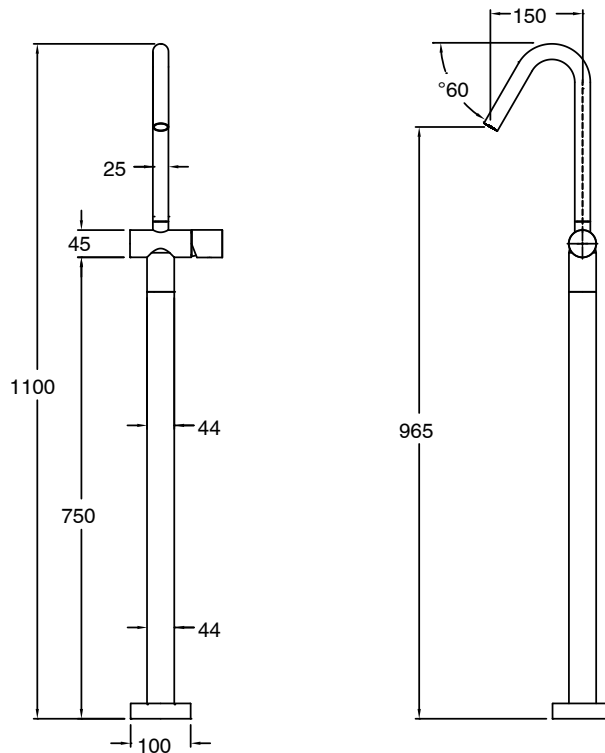

SUSSEX

Sussex Pure Floor Mounted Bath Mixer Tap Trimset with Linear Textured Handle PVD Brushed Bronze 9511127

SPECIFICATIONS

Recommended Use	Residential;Commercial
Colour Finish	Brushed Bronze
Primary Material	DR Brass
Recommended Pressure Range	150 - 500 kPa as per AS3500
Max Continuous Working Temperature (deg C)	65
Min Continuous Working Temperature (deg C)	1

WARRANTY

Residential Use (Years)	40
Commercial Use (Years)	10

Please refer to Sussex Warranty page for full Terms and Conditions

Dimensions are nominal measurements only.

CLEANING RECOMMENDATIONS:

We recommend the use of soapy water or approved cleaners. This product should not be cleaned with abrasive materials. Damage caused by any improper treatment is not covered by the product warranty. Refer to Warranty Conditions

Disclaimer: Products in this specification manual must by regulation be installed by licensed and registered trade people. The manufacturer/distributor reserves the right to vary specifications or delete models from their range without prior notification. Dimensions are nominal measurements only. Dimensions and set-outs listed are correct at time of publication however the manufacturer/distributor takes no responsibility for printing errors.

Published 21/04/2026

To see the complete Sussex range go to
www.reece.com.au