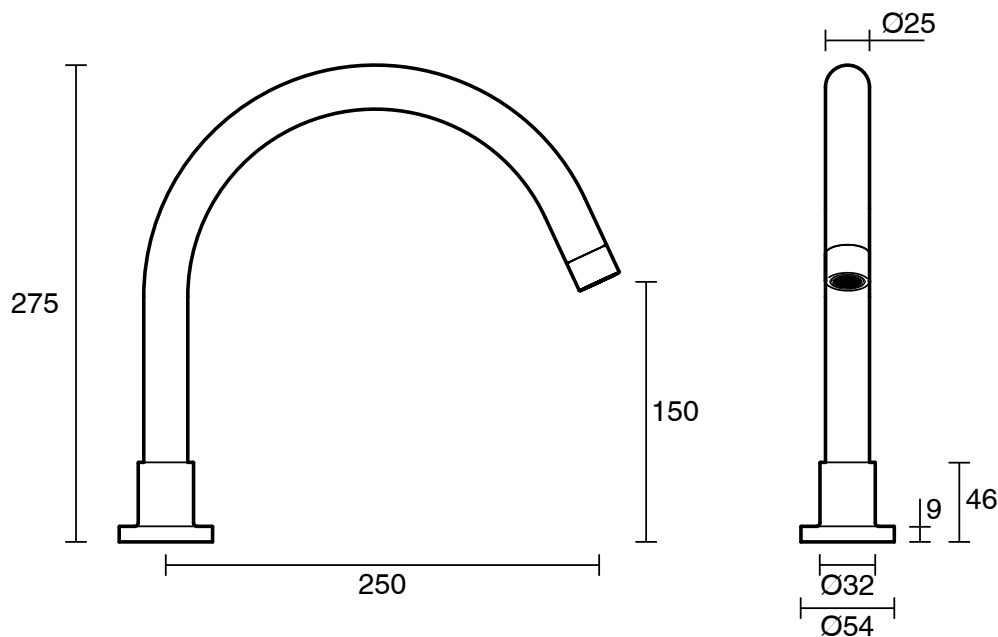

SUSSEX

Sussex Scala Hob Spa Outlet Curved Chrome

2261434

| SPECIFICATIONS | |
|---|-----------------------------|
| Recommended Use | Residential;Commercial |
| Colour Finish | Polished Chrome |
| Primary Material | DR Brass |
| Recommended Pressure Range | 150 - 500 kPa as per AS3500 |
| Max Continuous Working Temperature (deg C) | 65 |
| Min Continuous Working Temperature (deg C) | 1 |
| WARRANTY | |
| Residential Use (Years) | 40 |
| Commercial Use (Years) | 10 |
| <i>Please refer to Sussex Warranty page for full Terms and Conditions</i> | |