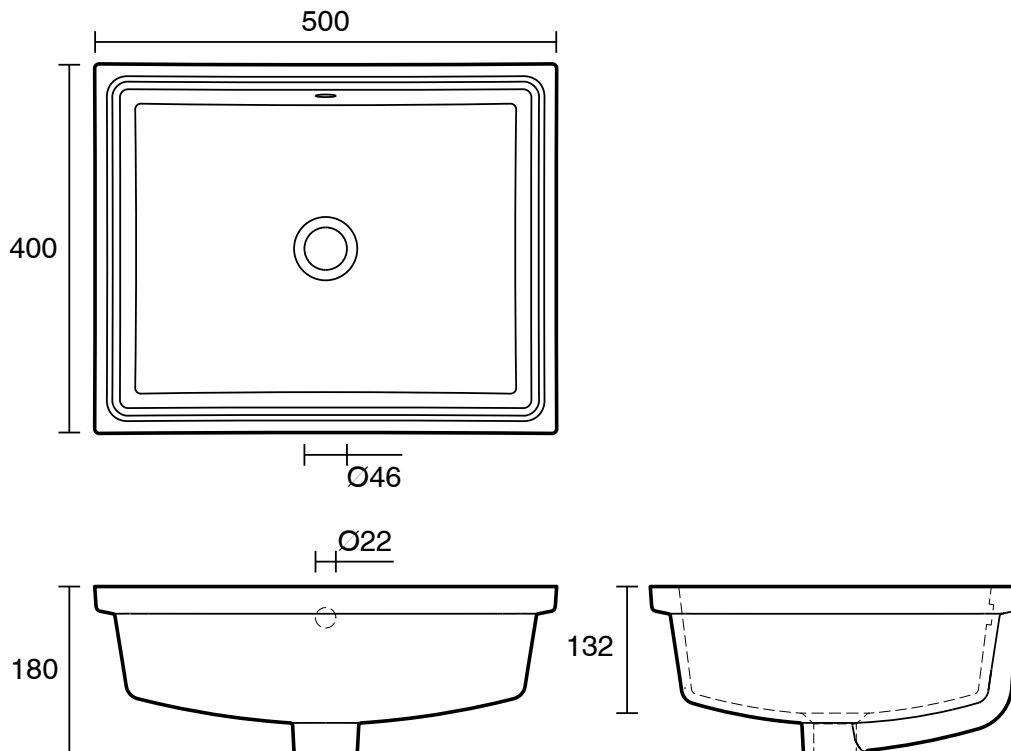

KADO

Kado Lux Rectangle Under Counter Basin 500mm x 400mm Overflow White

30514

SPECIFICATIONS

Recommended Use	Residential;Commercial
Material	Vitreous China
Basin Colour	Gloss White
Bowl Capacity (L)	11.5
Weight (kg)	9.95
Taphole Configuration	None
Overflow Included	Yes
Plug & Waste Included	No

WARRANTY

Residential & Commercial Use (Years)	25
Spare Parts & Labour (Years)	1

Please refer to Kado Warranty Page for full Terms and Conditions

Dimensions are nominal measurements only.

CLEANING RECOMMENDATIONS:

We recommend the use of soapy water or approved cleaners. This product should not be cleaned with abrasive materials. Damage caused by any improper treatment is not covered by the product warranty. Refer to Warranty Conditions

Disclaimer: Products in this specification manual must by regulation be installed by licensed and registered trade people. The manufacturer/distributor reserves the right to vary specifications or delete models from their range without prior notification. Dimensions are nominal measurements only. Dimensions and set-outs listed are correct at time of publication however the manufacturer/distributor takes no responsibility for printing errors.

Published 01/04/2026

To see the complete Kado range go to
www.reece.com.au