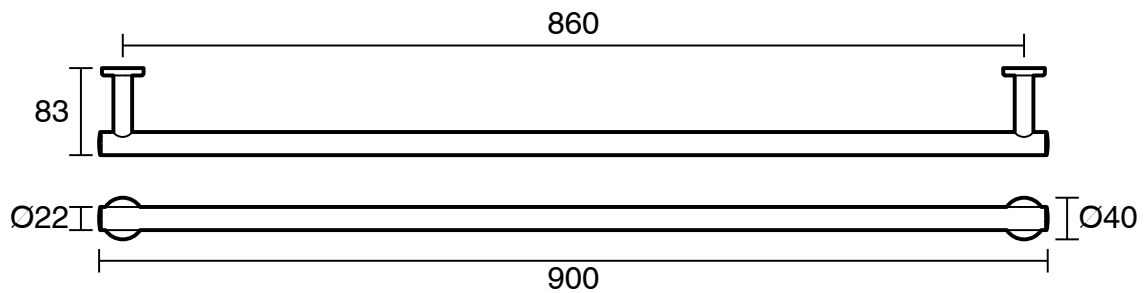

mizu

Mizu Drift Single Towel Rail 900mm Chrome

9502115

SPECIFICATIONS

Recommended Use	Residential;Commercial
Colour Finish	Polished Chrome
Primary Material	DR Brass

WARRANTY

Residential & Commercial Use (Years)	25
Spare Parts & Labour (Years)	1

Please refer to Mizu Warranty page for full Terms and Conditions

Dimensions are nominal measurements only.

CLEANING RECOMMENDATIONS:

We recommend the use of soapy water or approved cleaners. This product should not be cleaned with abrasive materials. Damage caused by any improper treatment is not covered by the product warranty. Refer to Warranty Conditions

Disclaimer: Products in this specification manual must by regulation be installed by licensed and registered trade people. The manufacturer/distributor reserves the right to vary specifications or delete models from their range without prior notification. Dimensions are nominal measurements only. Dimensions and set-outs listed are correct at time of publication however the manufacturer/distributor takes no responsibility for printing errors.

Published 01/04/2026

To see the complete Mizu range go to
www.reece.com.au