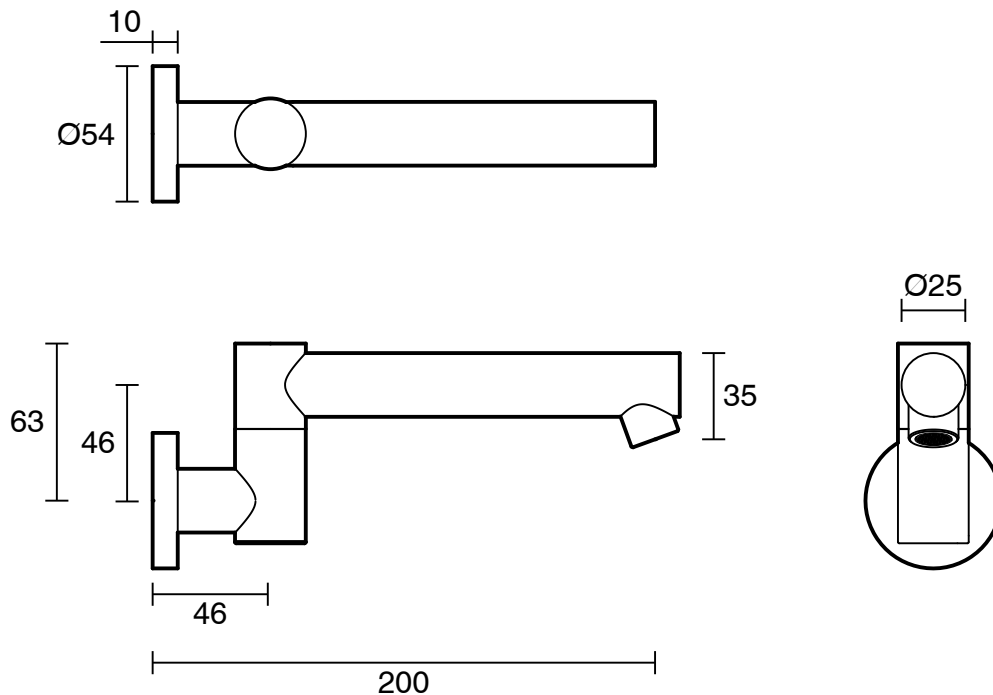

## Sussex Scala Bath Outlet Swivel Straight 200mm Chrome Lead Free

51465

SPECIFICATIONS	
Recommended Use	Residential;Commercial
Colour Finish	Polished Chrome
Primary Material	Lead Free Brass
Recommended Pressure Range	150 - 500 kPa as per AS3500
Max Continuous Working Temperature (deg C)	65
Min Continuous Working Temperature (deg C)	1
WARRANTY	
Residential Use (Years)	40
Commercial Use (Years)	10
<i>Please refer to Sussex Warranty page for full Terms and Conditions</i>	

Dimensions are nominal measurements only.